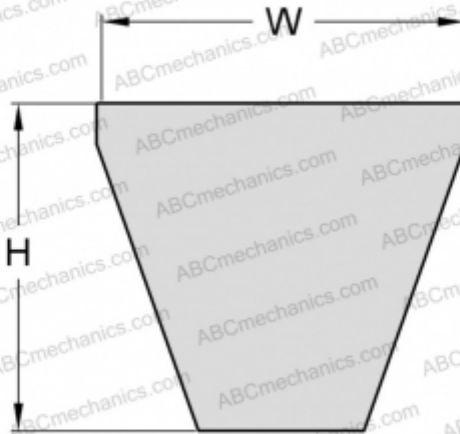

PHG 5V3000XP SKF

Xtra Power wrapped narrow wedge belt

TYPE: V- belts, Narrow, SKF Xtra Power wrapped narrow wedge belts ANSI (USA), Section 5V XP (SKF)

Technical specification

DIMENSIONS, MM

Estimated length	7620,000
Width, W	15,000
Height, H	13,000