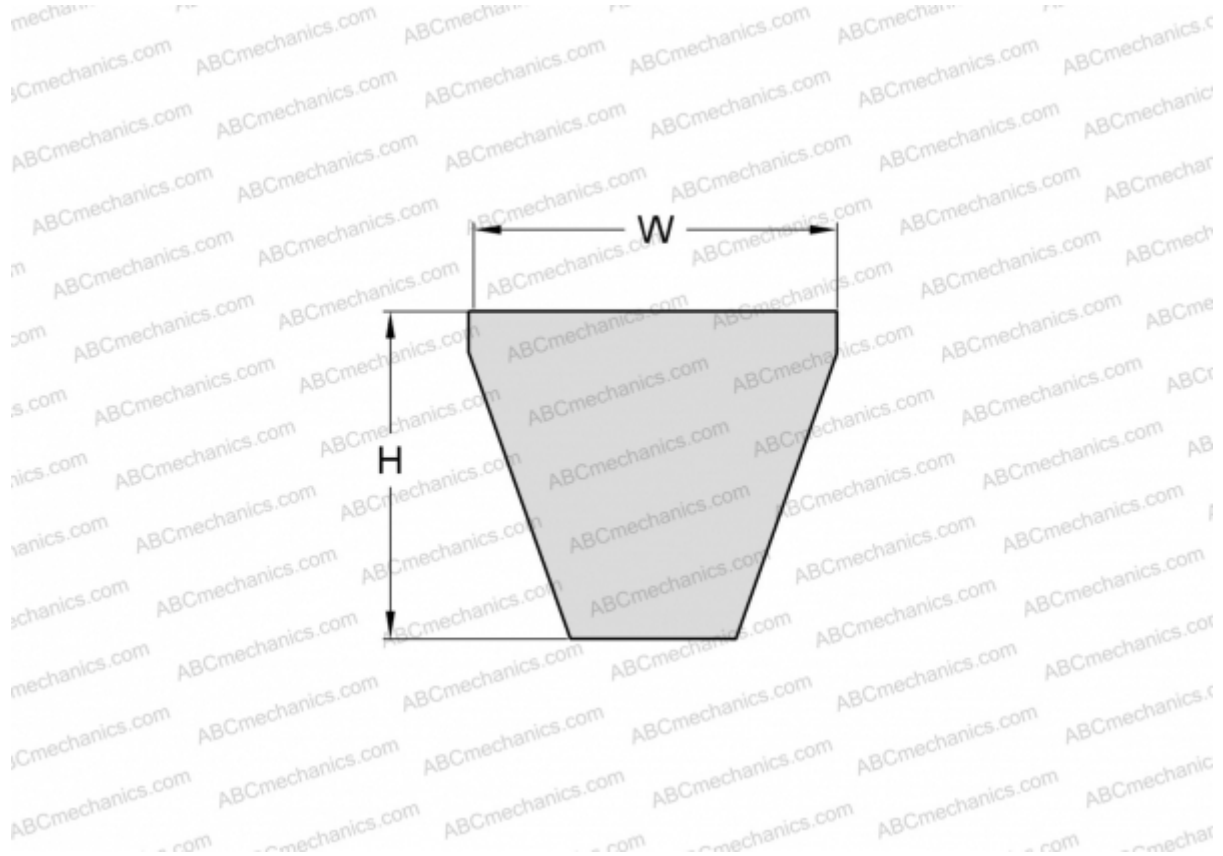

PHG 5V3150XP SKF

Xtra Power wrapped narrow wedge belt

TYPE: V- belts, Narrow, SKF Xtra Power wrapped narrow wedge belts ANSI (USA), Section 5V XP (SKF)

Technical specification

DIMENSIONS, MM

| | |
|------------------|----------|
| Estimated length | 8001,000 |
| Width, W | 15,000 |
| Height, H | 13,000 |