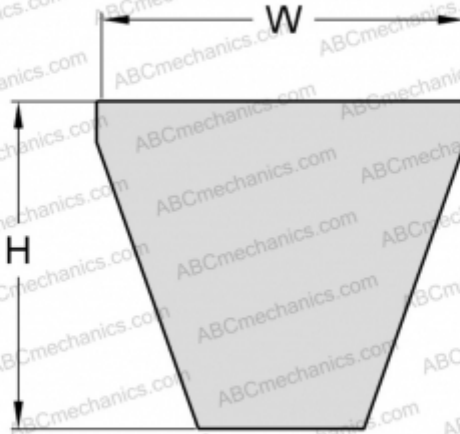

PHG 8V1120XP SKF

Xtra Power wrapped narrow wedge belt

TYPE: V- belts, Narrow, SKF Xtra Power wrapped narrow wedge belts ANSI (USA), Section 8V XP (SKF)

Technical specification

DIMENSIONS, MM

Estimated length	2845,000
Width, W	25,000
Height, H	23,000