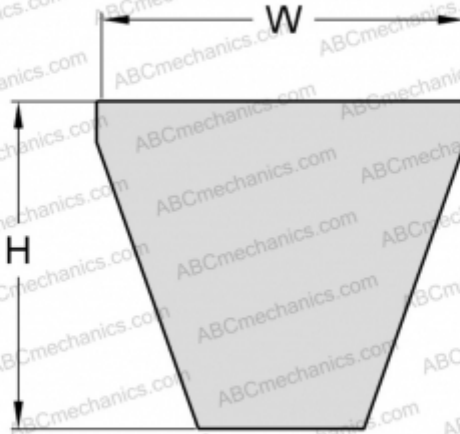

PHG 8V1250XP SKF

Xtra Power wrapped narrow wedge belt

TYPE: V- belts, Narrow, SKF Xtra Power wrapped narrow wedge belts ANSI (USA), Section 8V XP (SKF)

Technical specification

DIMENSIONS, MM

Estimated length	3175,000
Width, W	25,000
Height, H	23,000