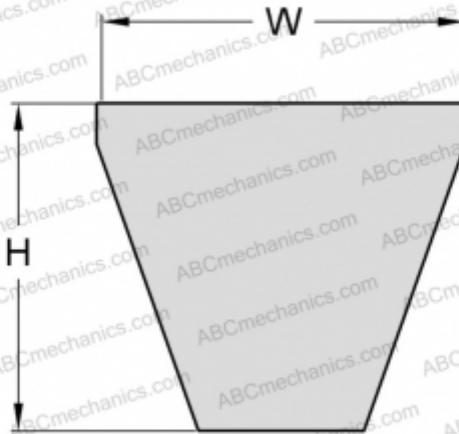

PHG 8V1500XP SKF

Xtra Power wrapped narrow wedge belt

TYPE: V- belts, Narrow, SKF Xtra Power wrapped narrow wedge belts ANSI (USA), Section 8V XP (SKF)

Technical specification

DIMENSIONS, MM

Estimated length	3810,000
Width, W	25,000
Height, H	23,000