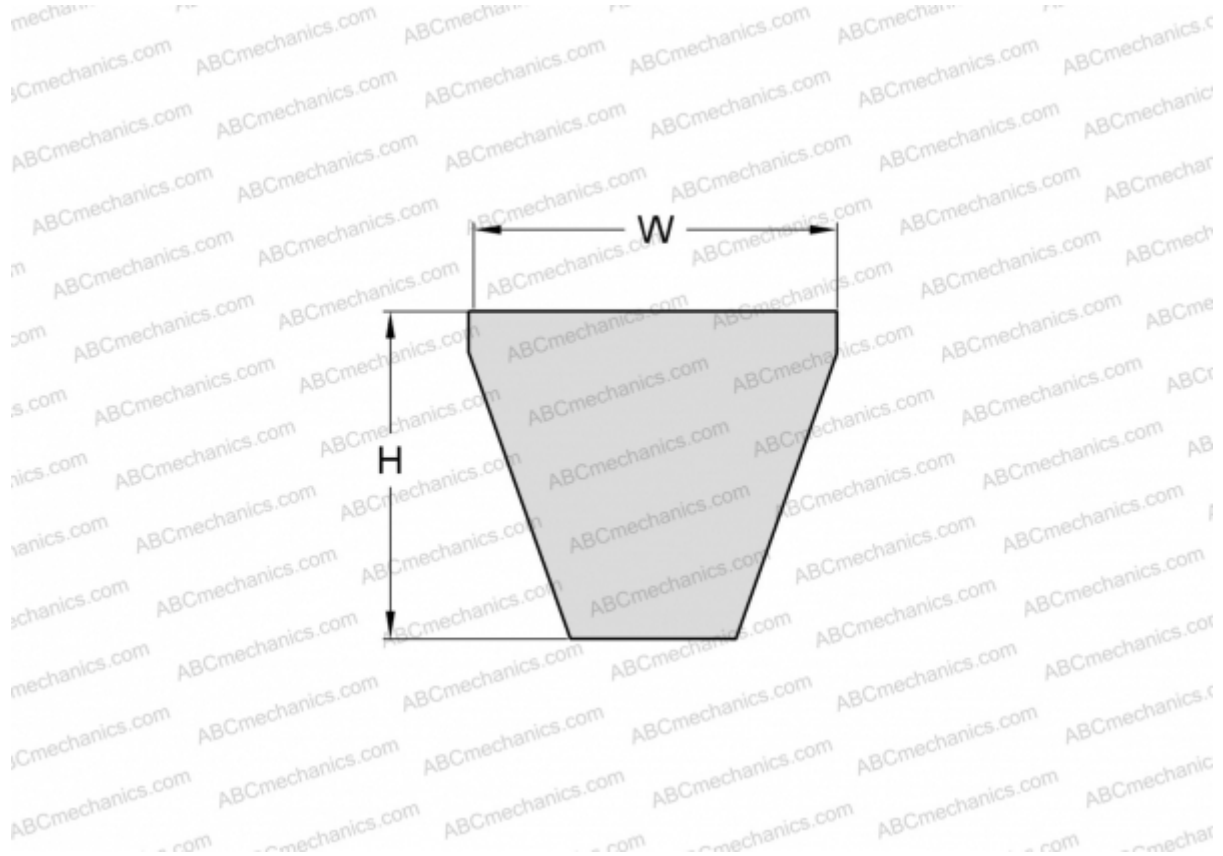

## PHG 8V1800XP SKF

Xtra Power wrapped narrow wedge belt

TYPE: V- belts, Narrow, SKF Xtra Power wrapped narrow wedge belts ANSI (USA), Section 8V XP (SKF)

#### DIMENSIONS, MM

Estimated length	4572,000
Width, W	25,000
Height, H	23,000