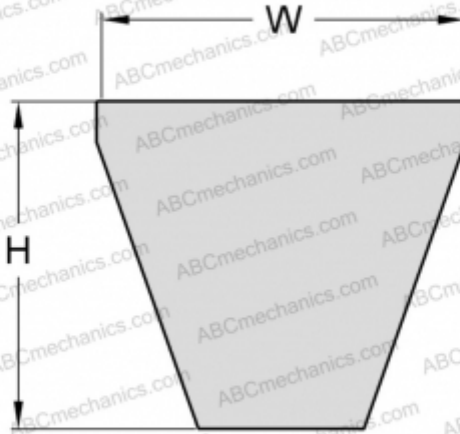

PHG 8V1900XP SKF

Xtra Power wrapped narrow wedge belt

TYPE: V- belts, Narrow, SKF Xtra Power wrapped narrow wedge belts ANSI (USA), Section 8V XP (SKF)

Technical specification

DIMENSIONS, MM

Estimated length	4826,000
Width, W	25,000
Height, H	23,000