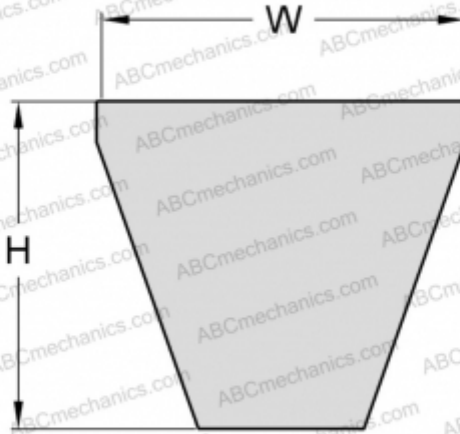

PHG 8V2120XP SKF

Xtra Power wrapped narrow wedge belt

TYPE: V- belts, Narrow, SKF Xtra Power wrapped narrow wedge belts ANSI (USA), Section 8V XP (SKF)

Technical specification

DIMENSIONS, MM

Estimated length	5385,000
Width, W	25,000
Height, H	23,000