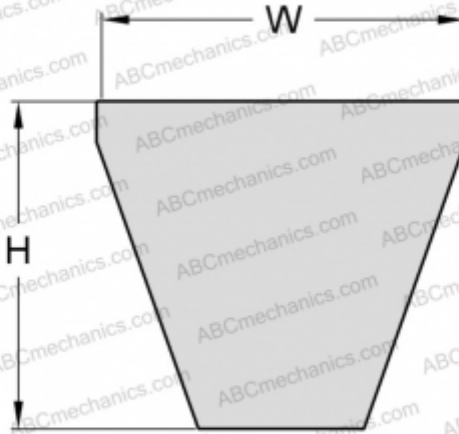

PHG 8V2360XP SKF

Xtra Power wrapped narrow wedge belt

TYPE: V- belts, Narrow, SKF Xtra Power wrapped narrow wedge belts ANSI (USA), Section 8V XP (SKF)

Technical specification

DIMENSIONS, MM

Estimated length	5994,000
Width, W	25,000
Height, H	23,000