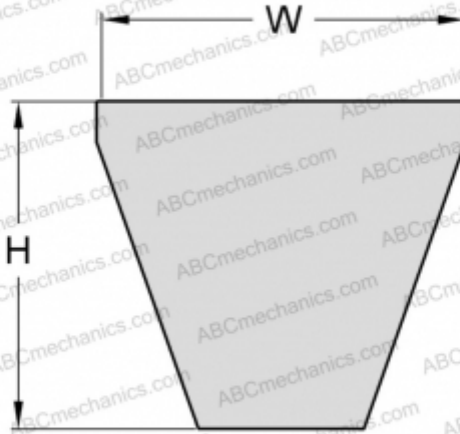

## PHG 8V2800XP SKF

Xtra Power wrapped narrow wedge belt

TYPE: V- belts, Narrow, SKF Xtra Power wrapped narrow wedge belts ANSI (USA), Section 8V XP (SKF)

#### DIMENSIONS, MM

Estimated length	7112,000
Width, W	25,000
Height, H	23,000