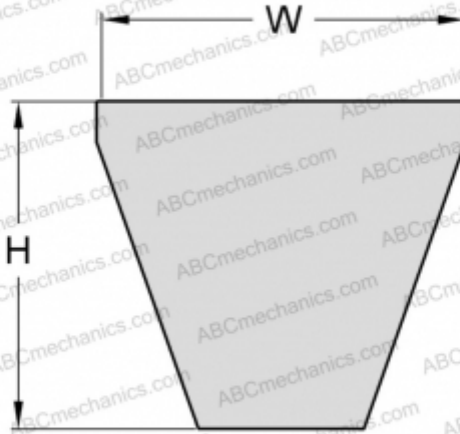

PHG 8V3000XP SKF

Xtra Power wrapped narrow wedge belt

TYPE: V- belts, Narrow, SKF Xtra Power wrapped narrow wedge belts ANSI (USA), Section 8V XP (SKF)

Technical specification

DIMENSIONS, MM

Estimated length	7620,000
Width, W	25,000
Height, H	23,000