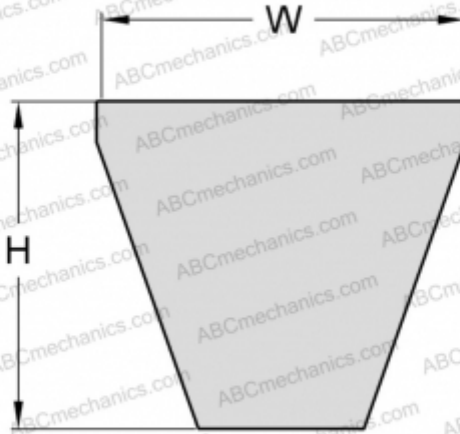

PHG 8V3550XP SKF

Xtra Power wrapped narrow wedge belt

TYPE: V- belts, Narrow, SKF Xtra Power wrapped narrow wedge belts ANSI (USA), Section 8V XP (SKF)

Technical specification

DIMENSIONS, MM

Estimated length	9017,000
Width, W	25,000
Height, H	23,000