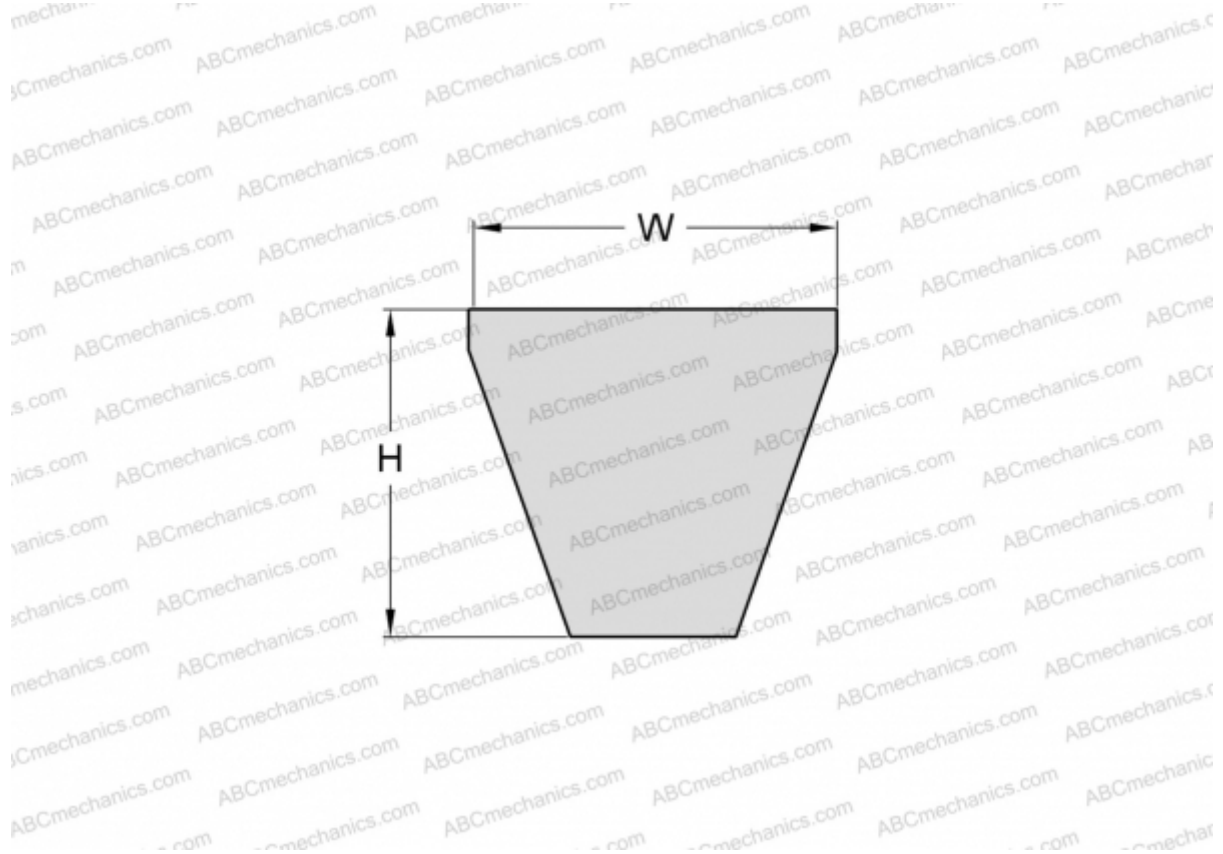

PHG 8V4000XP SKF

Xtra Power wrapped narrow wedge belt

TYPE: V- belts, Narrow, SKF Xtra Power wrapped narrow wedge belts ANSI (USA), Section 8V XP (SKF)

Technical specification

DIMENSIONS, MM

| | |
|------------------|-----------|
| Estimated length | 10160,000 |
| Width, W | 25,000 |
| Height, H | 23,000 |