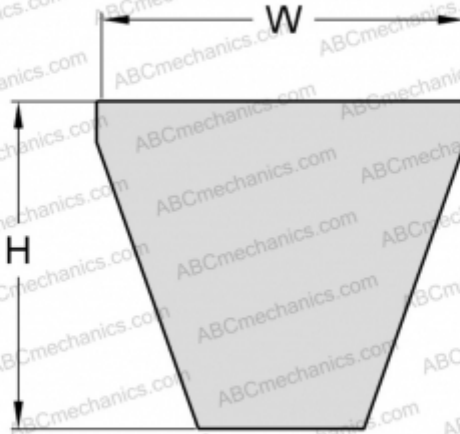

PHG 8V4250XP SKF

Xtra Power wrapped narrow wedge belt

TYPE: V- belts, Narrow, SKF Xtra Power wrapped narrow wedge belts ANSI (USA), Section 8V XP (SKF)

Technical specification

DIMENSIONS, MM

| | |
|------------------|-----------|
| Estimated length | 10795,000 |
| Width, W | 25,000 |
| Height, H | 23,000 |