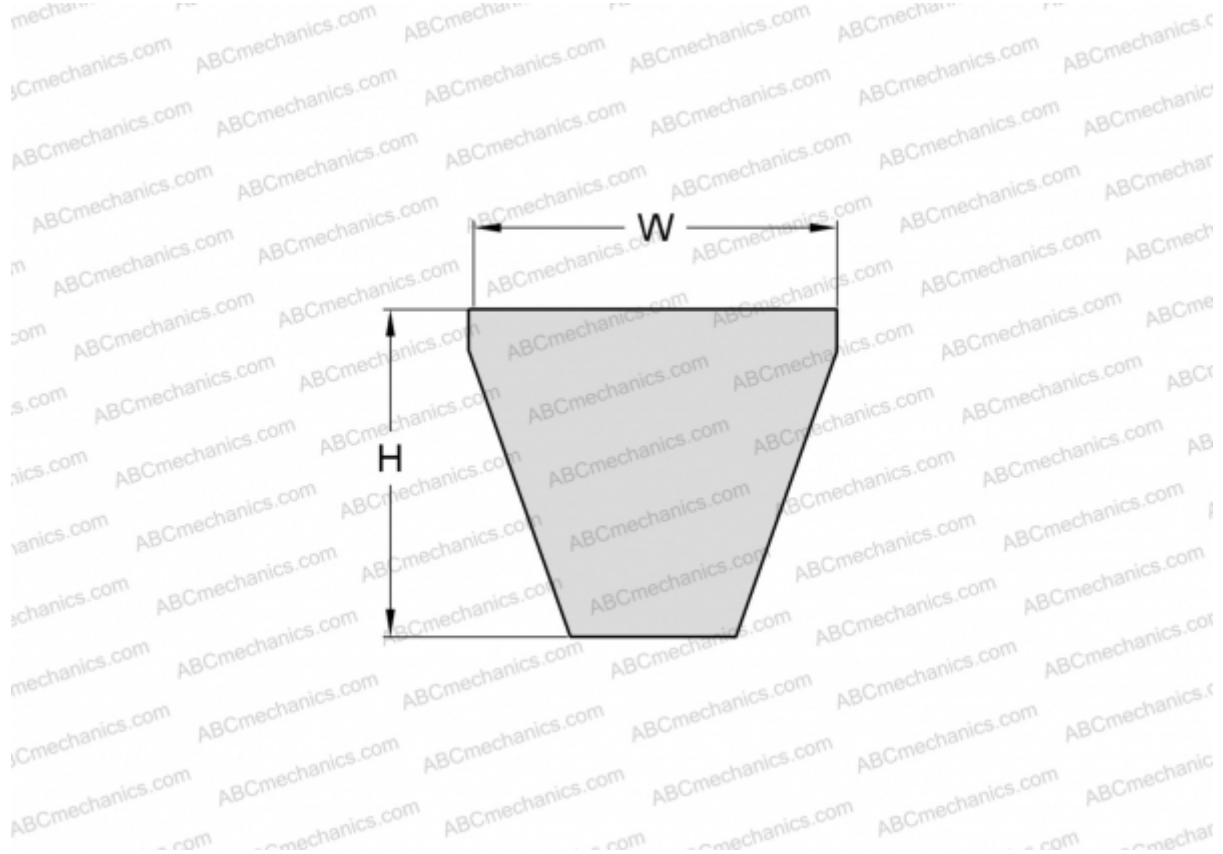

PHG 8V4500XP SKF

Xtra Power wrapped narrow wedge belt

TYPE: V- belts, Narrow, SKF Xtra Power wrapped narrow wedge belts ANSI (USA), Section 8V XP (SKF)

Technical specification

DIMENSIONS, MM

Estimated length	11430,000
Width, W	25,000
Height, H	23,000