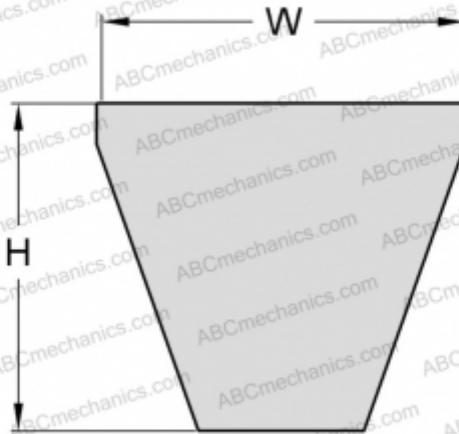

PHG 8V4750XP SKF

Xtra Power wrapped narrow wedge belt

TYPE: V- belts, Narrow, SKF Xtra Power wrapped narrow wedge belts ANSI (USA), Section 8V XP (SKF)

Technical specification

DIMENSIONS, MM

Estimated length	12065,000
Width, W	25,000
Height, H	23,000