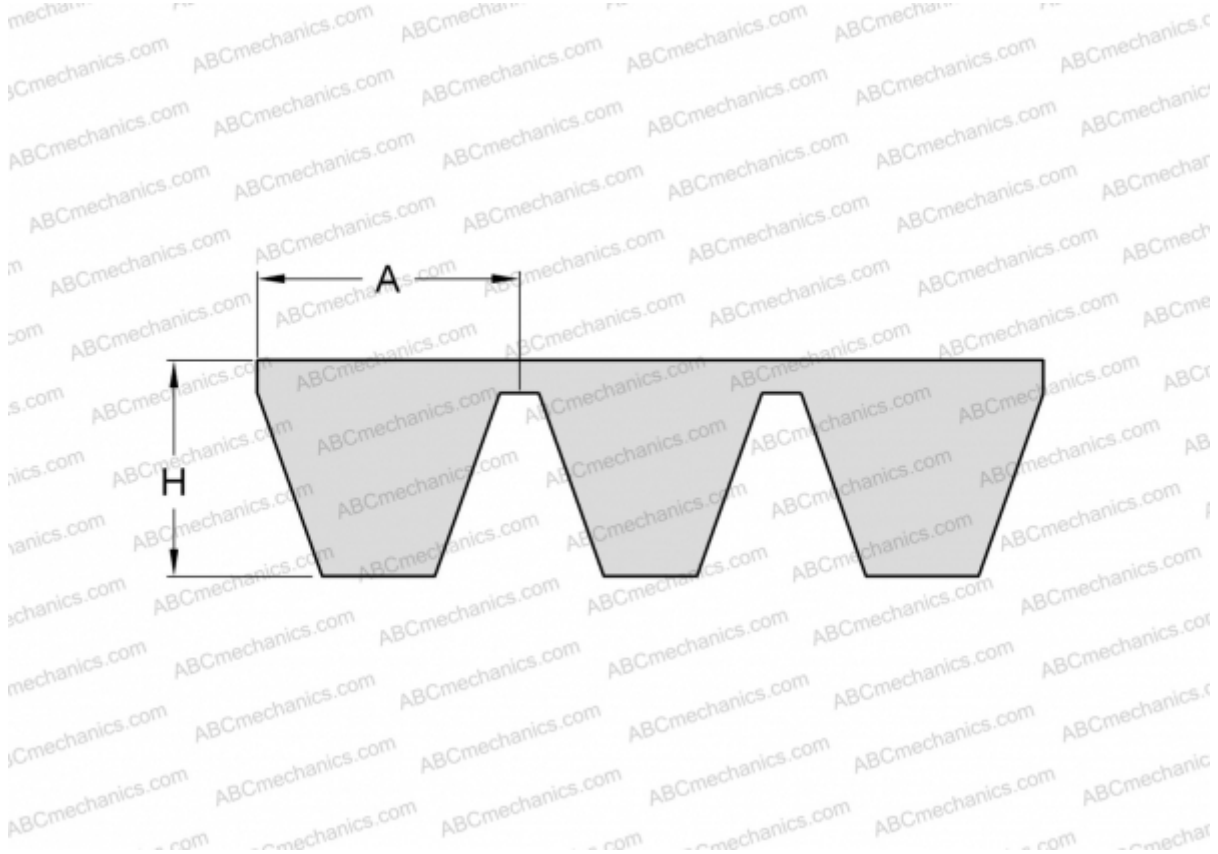

PHG A67X3 SKF

Banded classical belt

TYPE: V- belts, Banded belts, Classical, Section 13/A (SKF)

Technical specification

DIMENSIONS, MM

Estimated length	1740,000
Inner length	1701,800
Width, W	39,000
Height, H	9,900
A	13,000