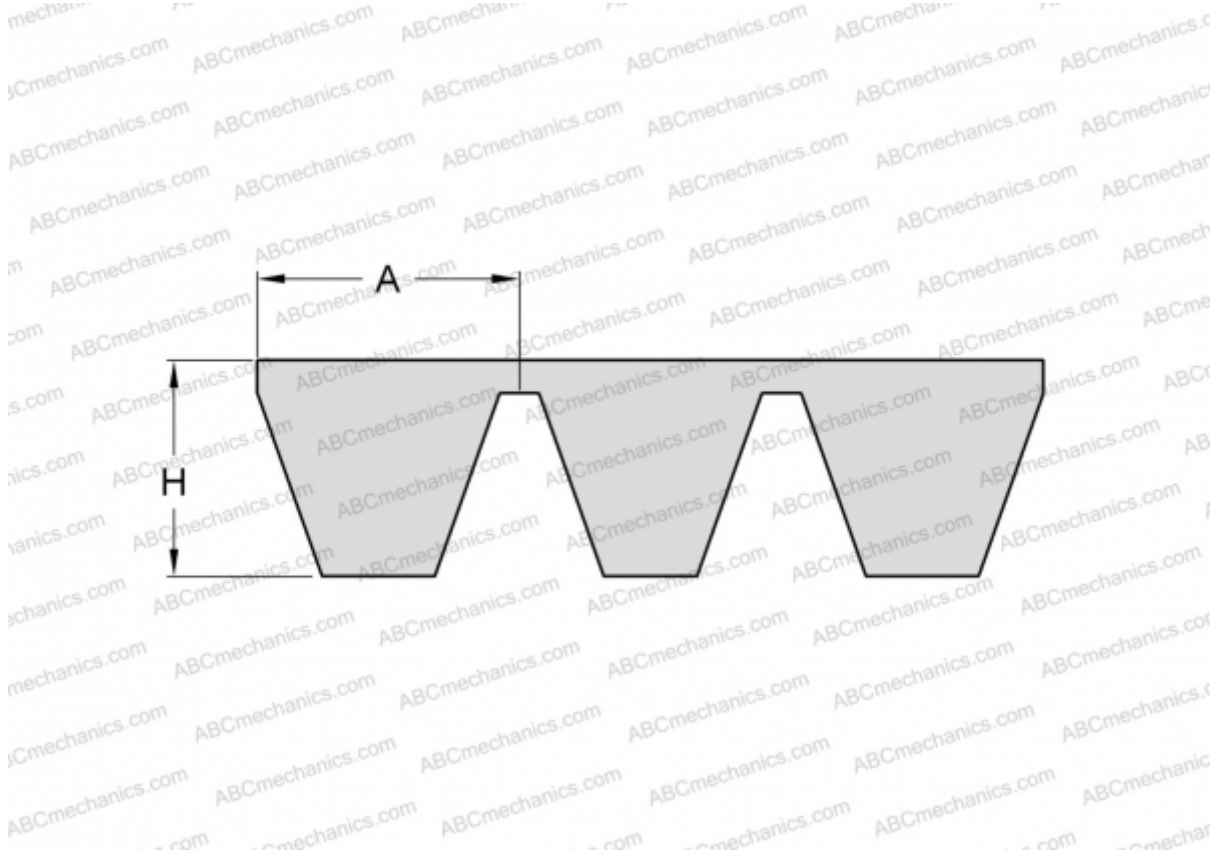

PHG A120X4 SKF

Banded classical belt

TYPE: V- belts, Banded belts, Classical, Section 13/A (SKF)

Technical specification

DIMENSIONS, MM

Estimated length	3080,000
Inner length	3048,000
Width, W	52,000
Height, H	9,900
A	13,000