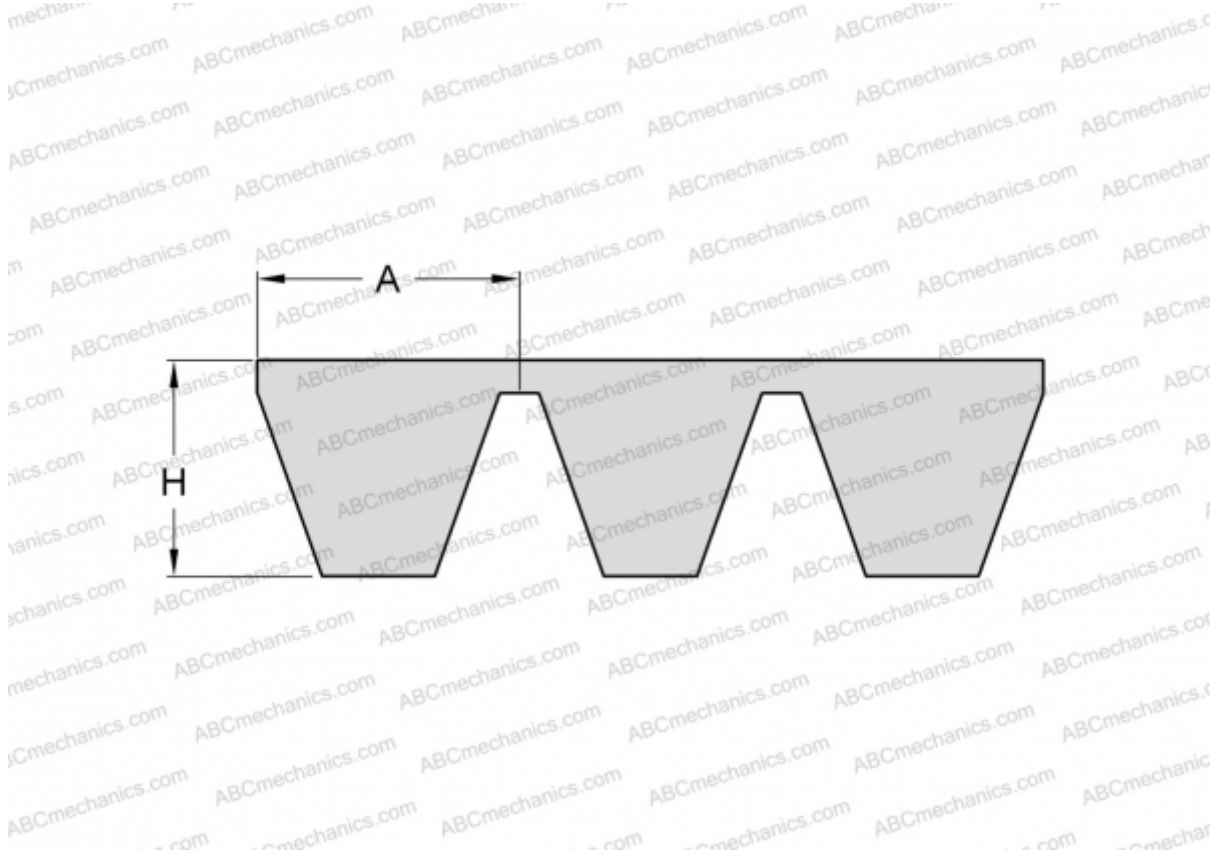

PHG A144X4 SKF

Banded classical belt

TYPE: V- belts, Banded belts, Classical, Section 13/A (SKF)

Technical specification

DIMENSIONS, MM

Estimated length	3690,000
Inner length	3657,600
Width, W	52,000
Height, H	9,900
A	13,000