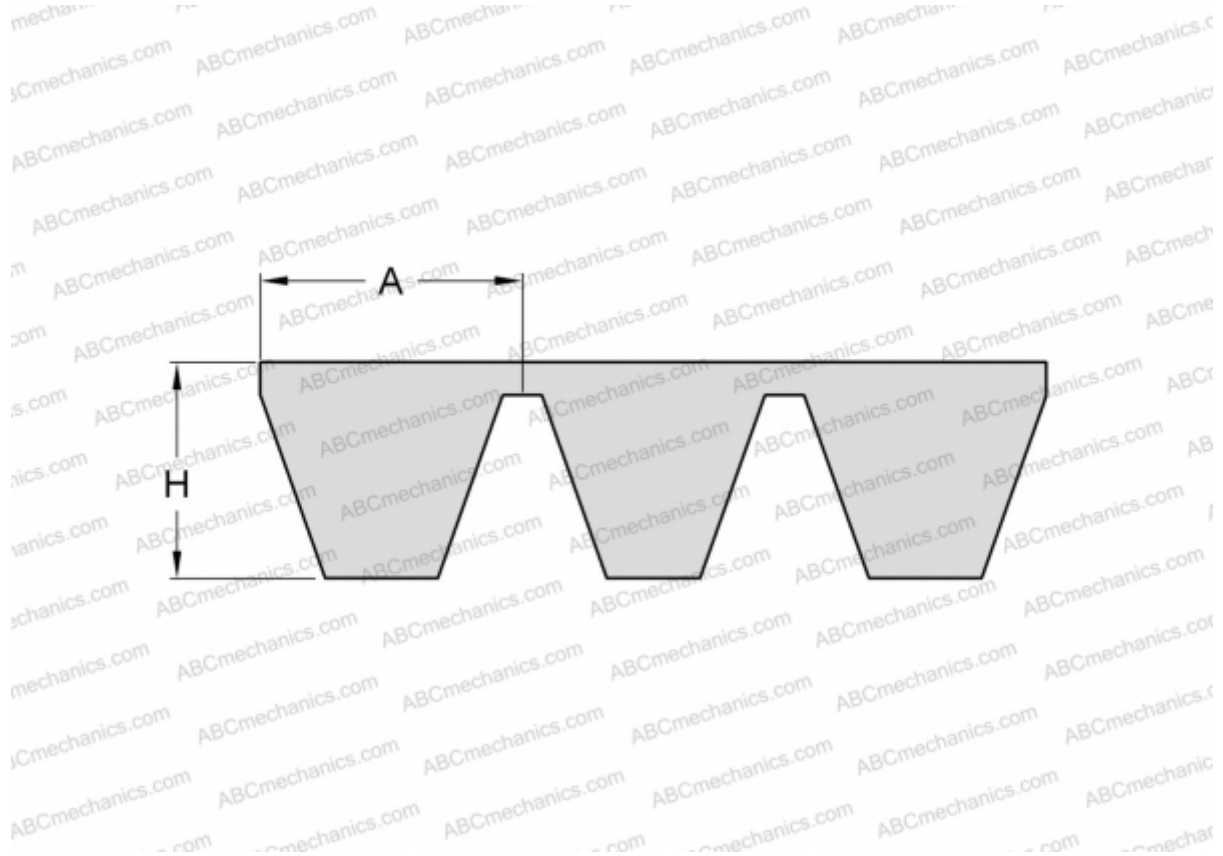

PHG D285X5 SKF

Banded classical belt

TYPE: V- belts, Banded belts, Classical, Section 32/D (SKF)

Technical specification

DIMENSIONS, MM

Estimated length	7320,000
Inner length	7239,000
Width, W	160,000
Height, H	22,400
A	32,000