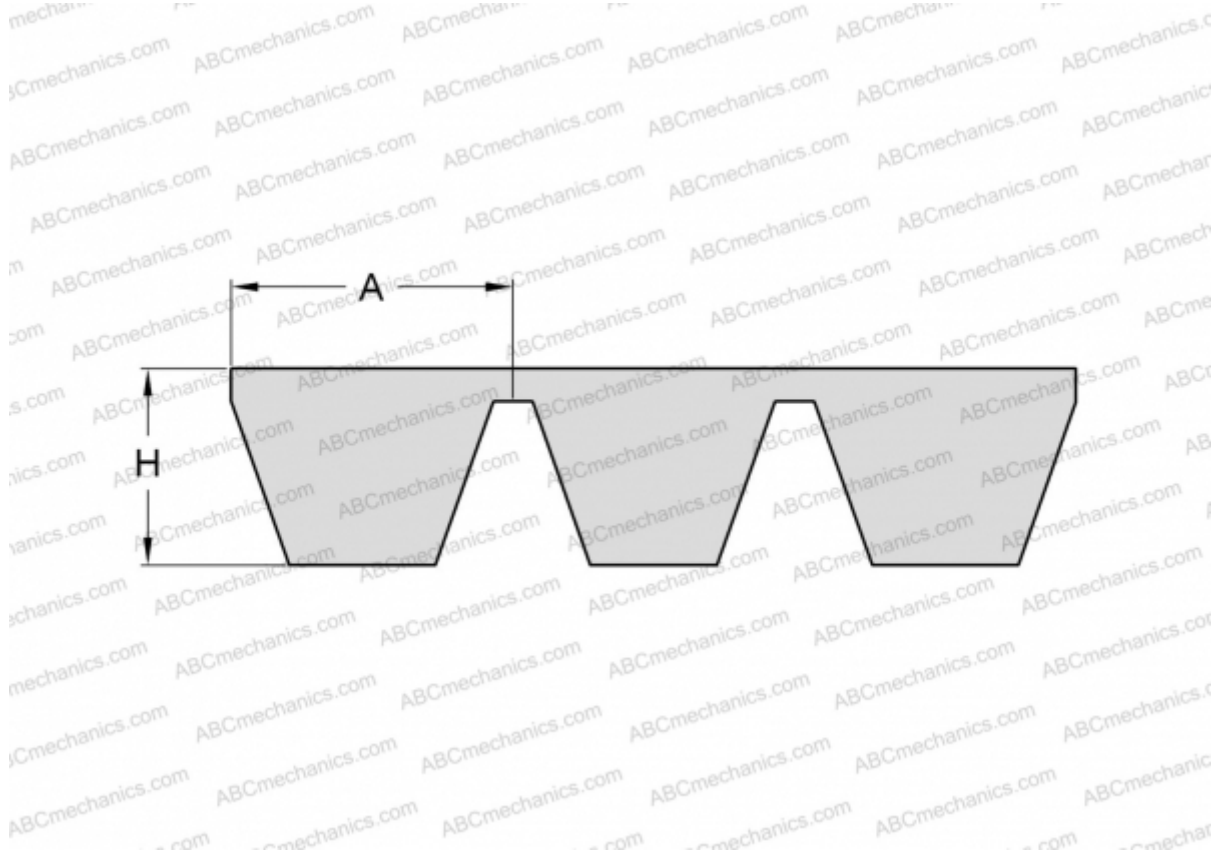

## PHG SPA1400X5 SKF

Banded wedge belt

TYPE: V- belts, Banded belts, Standart ANSI (USA), Section SPA (SKF)

#### DIMENSIONS, MM

Estimated length	1400,000
Width, W	64,000
Height, H	12,000
A	12,800