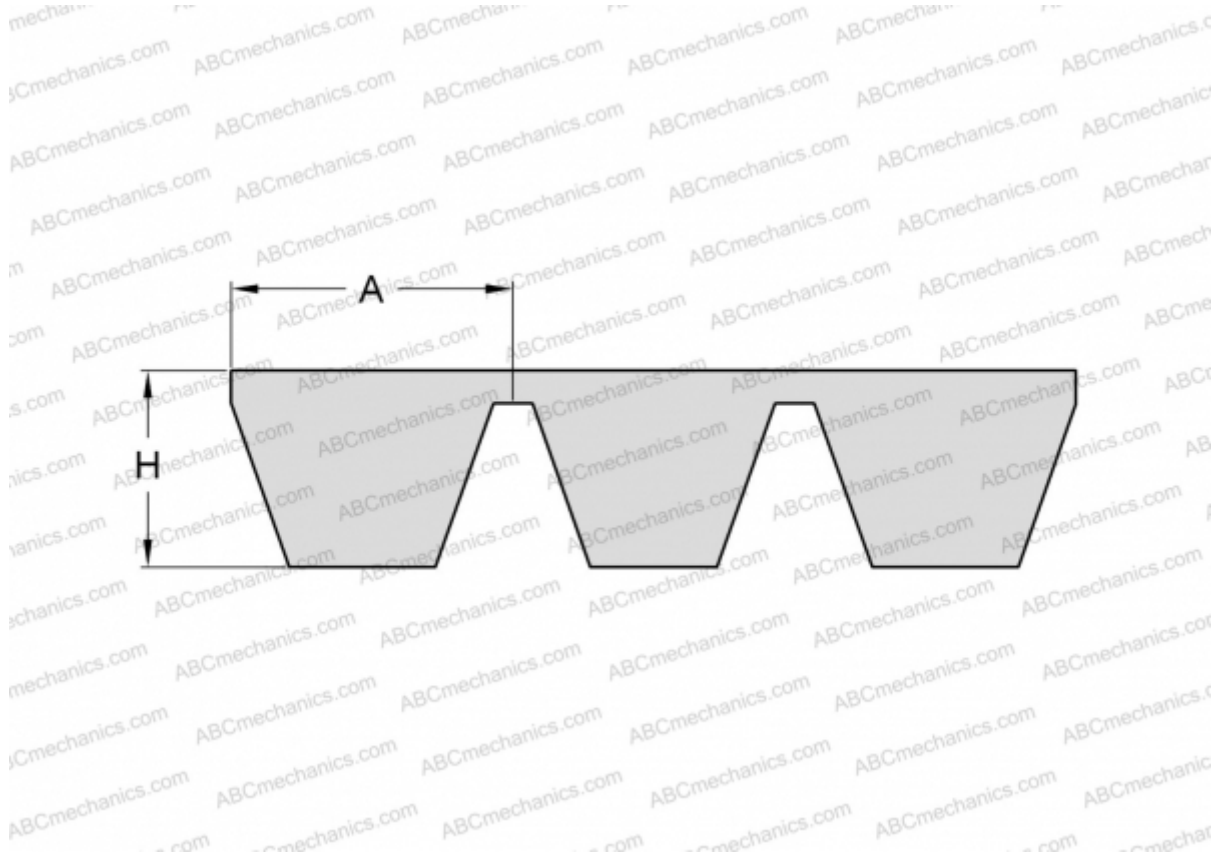

PHG SPA2000X4 SKF

Banded wedge belt

TYPE: V- belts, Banded belts, Standart ANSI (USA), Section SPA (SKF)

Technical specification

DIMENSIONS, MM

Estimated length	2000,000
Width, W	51,200
Height, H	12,000
A	12,800