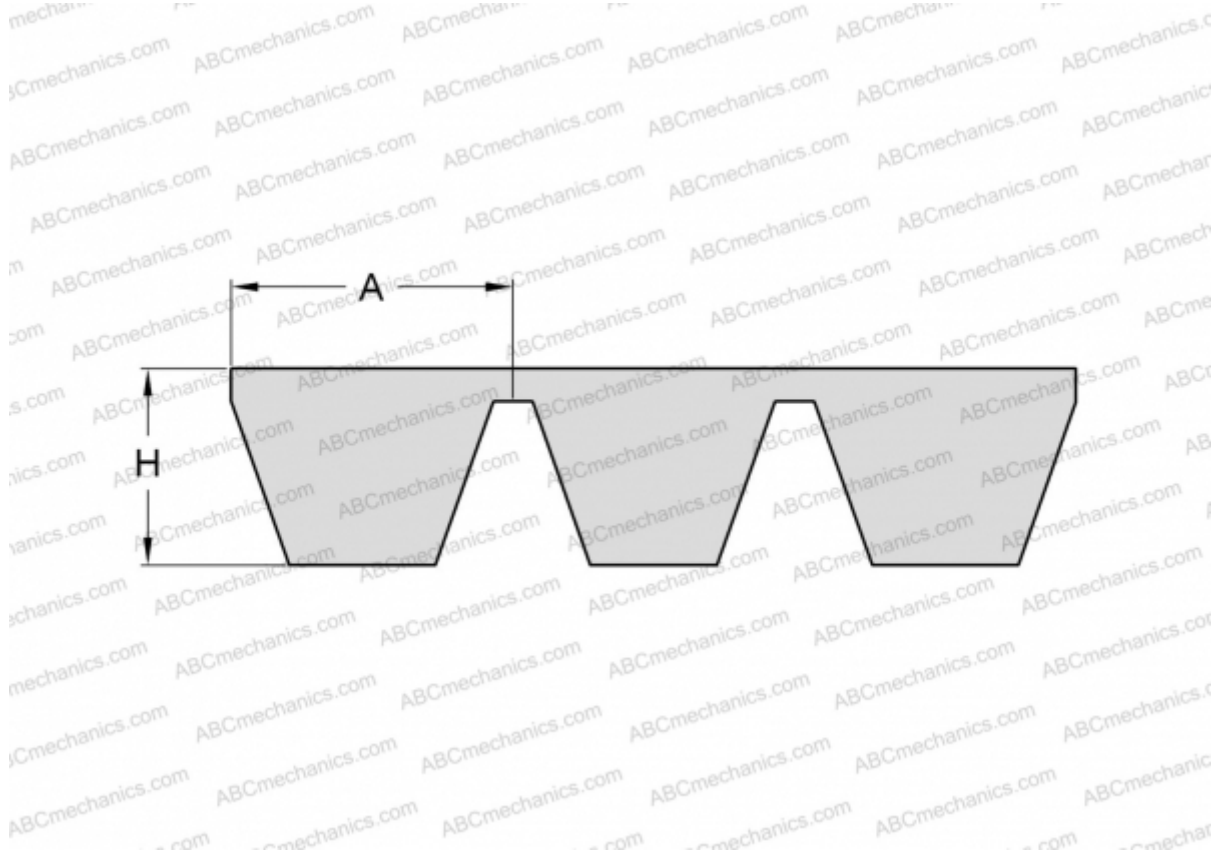

PHG SPA2120X4 SKF

Banded wedge belt

TYPE: V- belts, Banded belts, Standart ANSI (USA), Section SPA (SKF)

Technical specification

DIMENSIONS, MM

Estimated length	2120,000
Width, W	51,200
Height, H	12,000
A	12,800