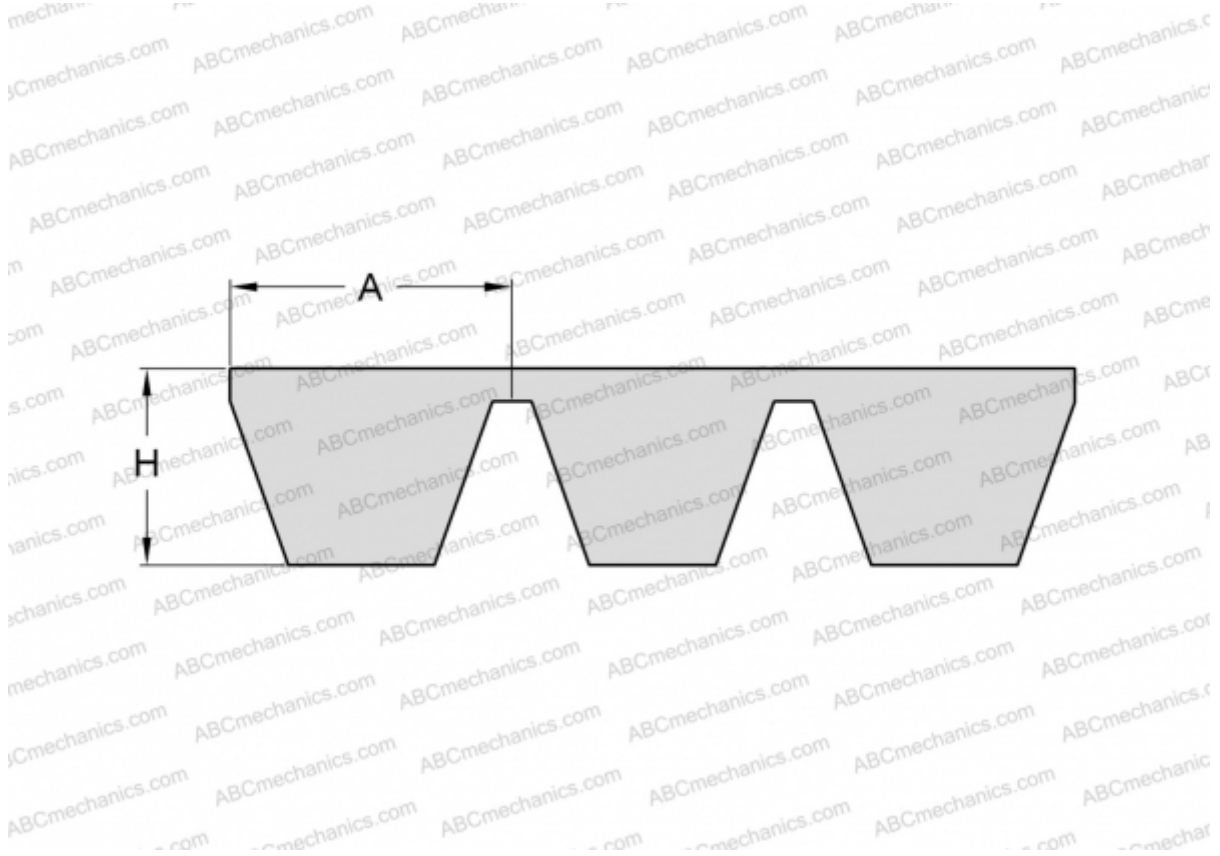

PHG SPA2240X5 SKF

Banded wedge belt

TYPE: V- belts, Banded belts, Standart ANSI (USA), Section SPA (SKF)

Technical specification

DIMENSIONS, MM

Estimated length	2240,000
Width, W	64,000
Height, H	12,000
A	12,800