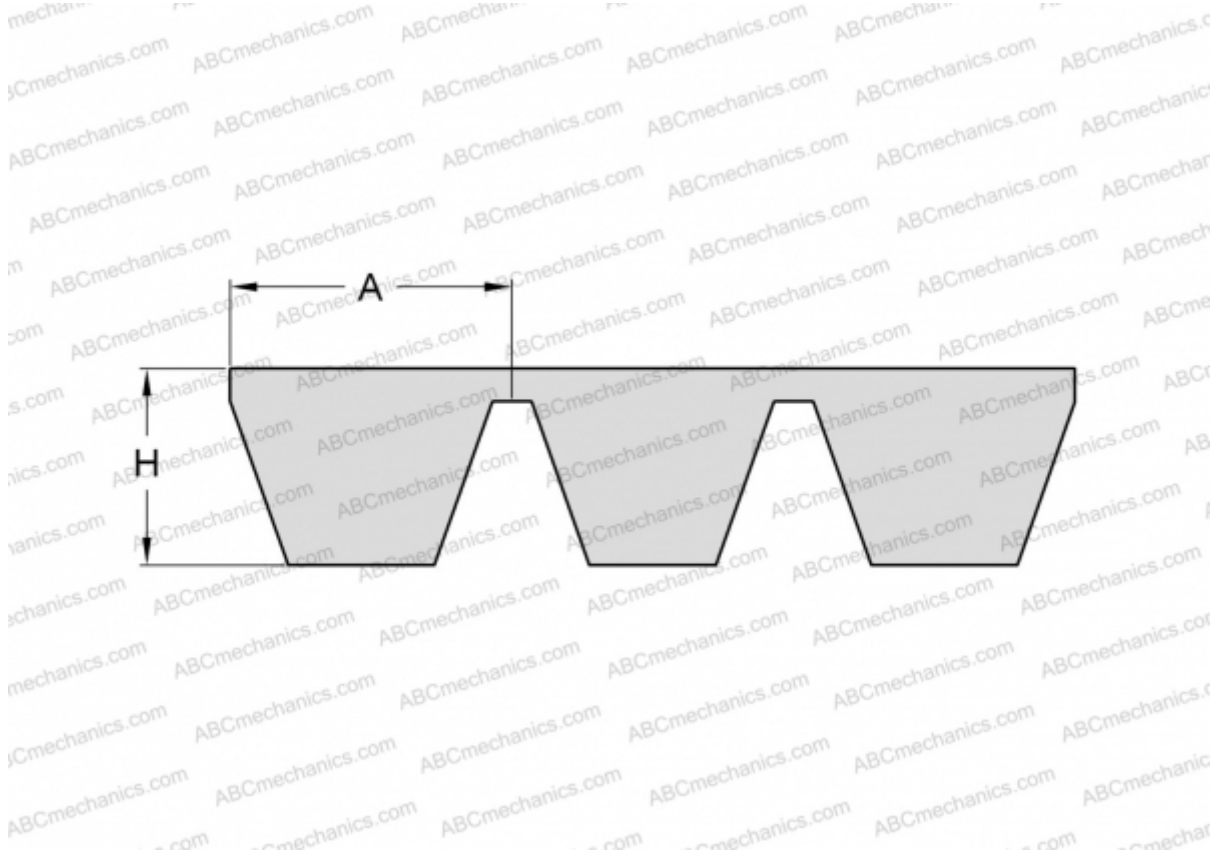

PHG SPA2650X4 SKF

Banded wedge belt

TYPE: V- belts, Banded belts, Standart ANSI (USA), Section SPA (SKF)

Technical specification

DIMENSIONS, MM

Estimated length	2650,000
Width, W	51,200
Height, H	12,000
A	12,800