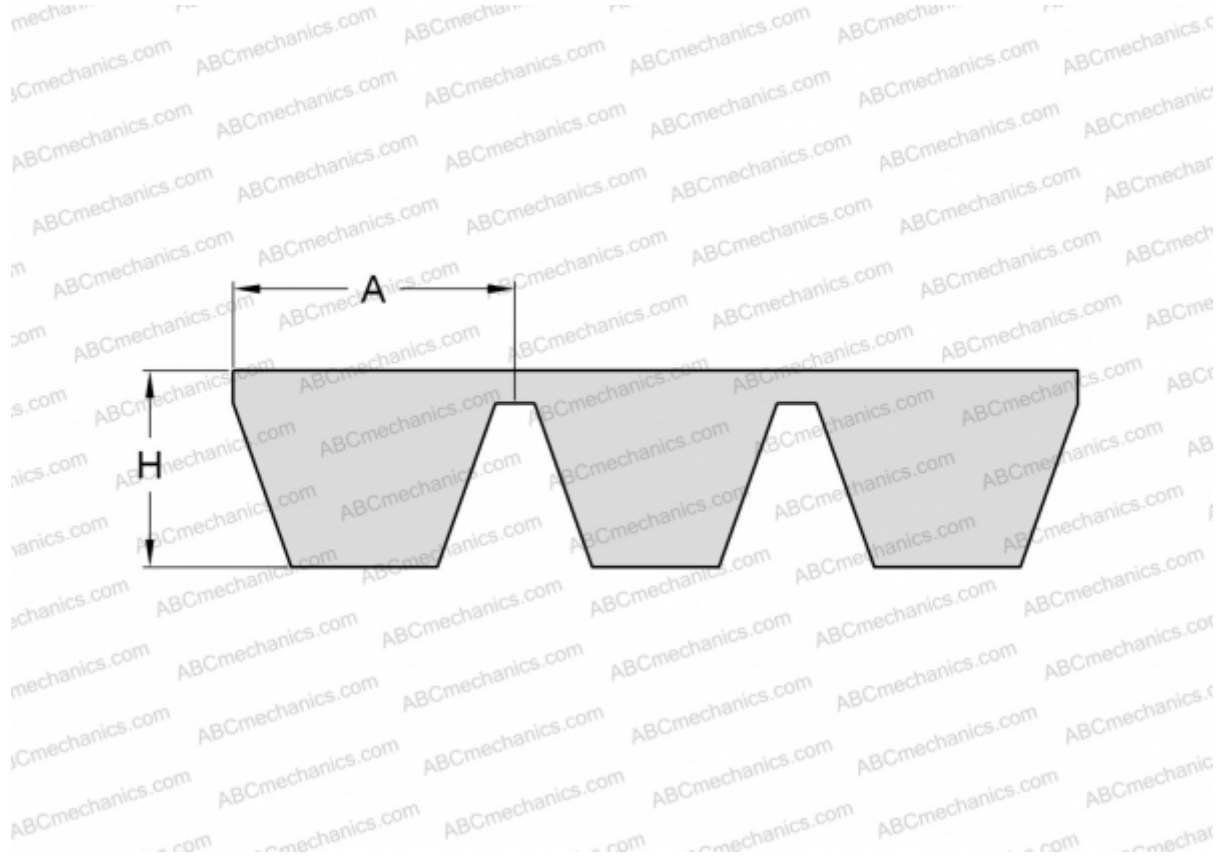

PHG SPA2650X5 SKF

Banded wedge belt

TYPE: V- belts, Banded belts, Standart ANSI (USA), Section SPA (SKF)

Technical specification

DIMENSIONS, MM

Estimated length	2650,000
Width, W	64,000
Height, H	12,000
A	12,800