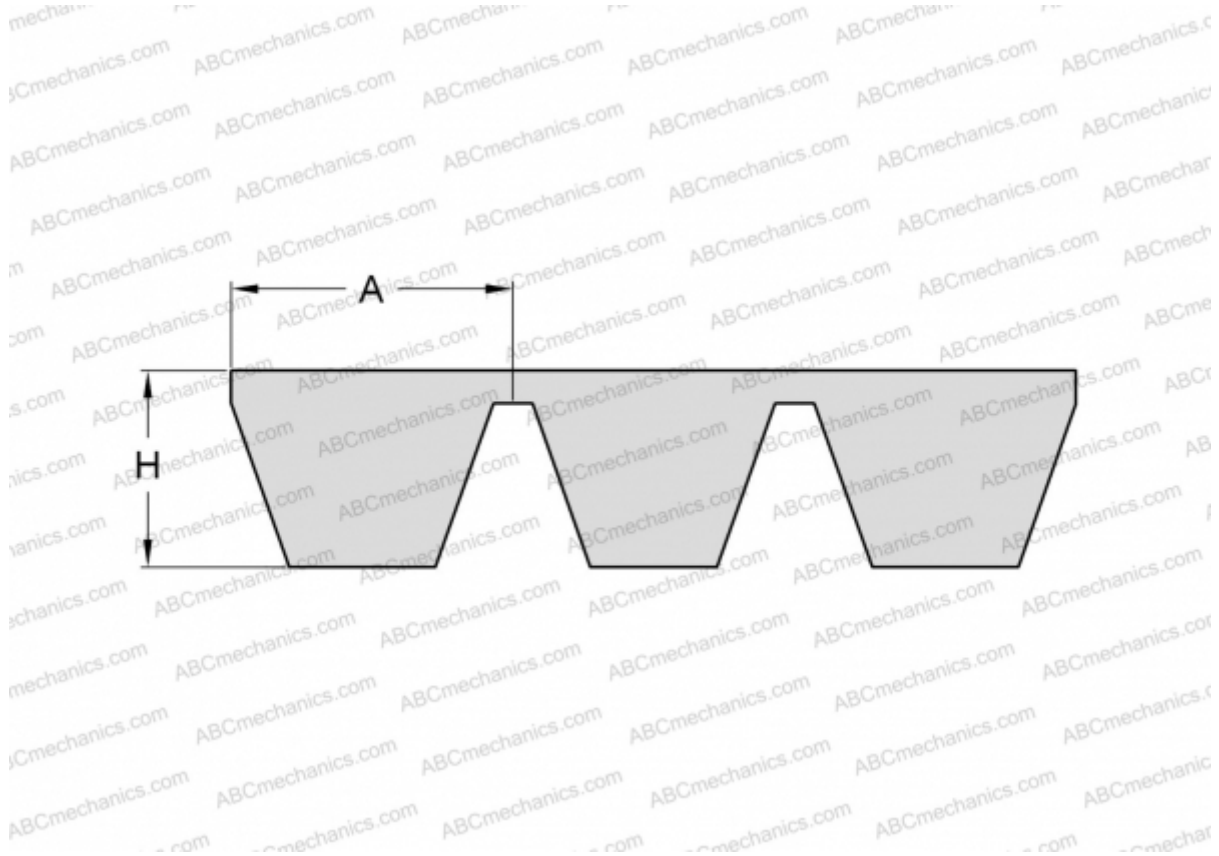

PHG SPA2800X3 SKF

Banded wedge belt

TYPE: V- belts, Banded belts, Standart ANSI (USA), Section SPA (SKF)

Technical specification

DIMENSIONS, MM

Estimated length	2800,000
Width, W	38,400
Height, H	12,000
A	12,800