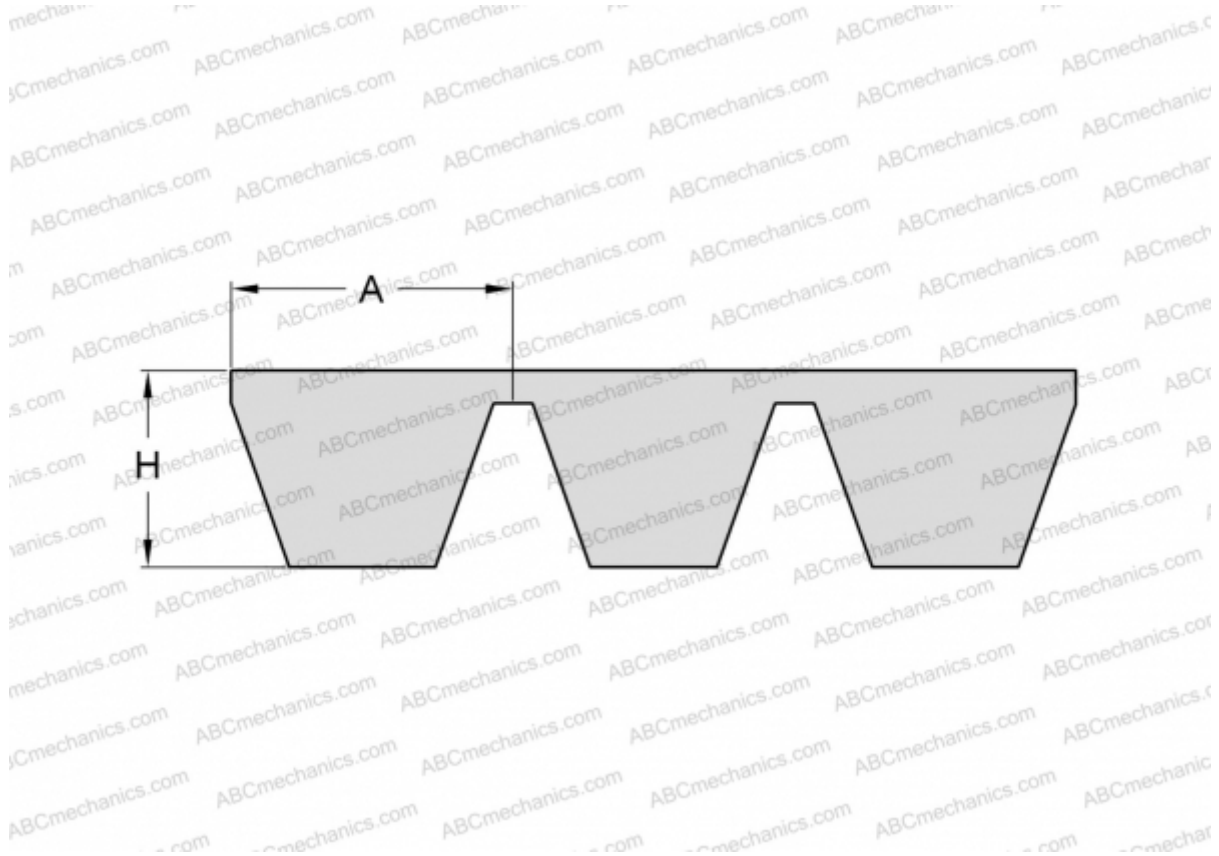

## PHG SPA2800X4 SKF

Banded wedge belt

TYPE: V- belts, Banded belts, Standart ANSI (USA), Section SPA (SKF)

#### DIMENSIONS, MM

Estimated length	2800,000
Width, W	51,200
Height, H	12,000
A	12,800