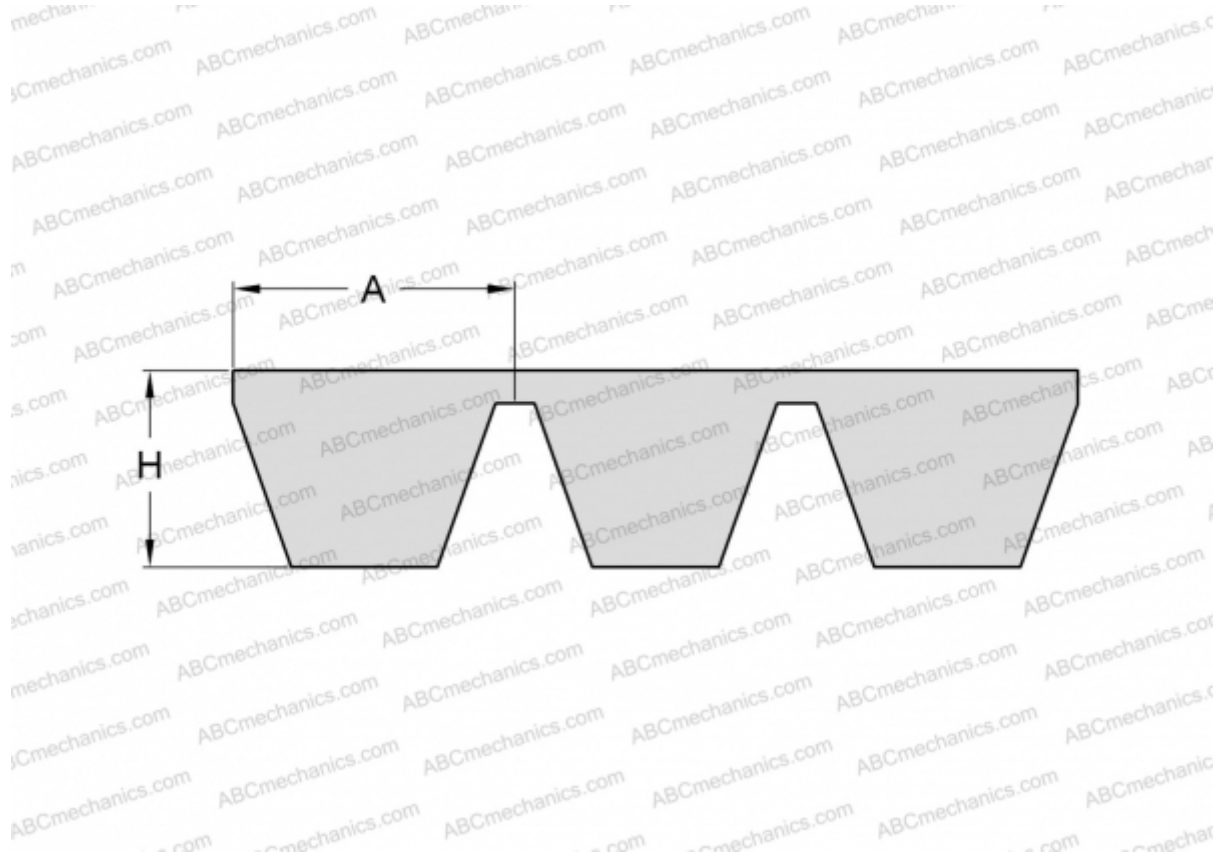

PHG SPA2800X5 SKF

Banded wedge belt

TYPE: V- belts, Banded belts, Standart ANSI (USA), Section SPA (SKF)

Technical specification

DIMENSIONS, MM

Estimated length	2800,000
Width, W	64,000
Height, H	12,000
A	12,800