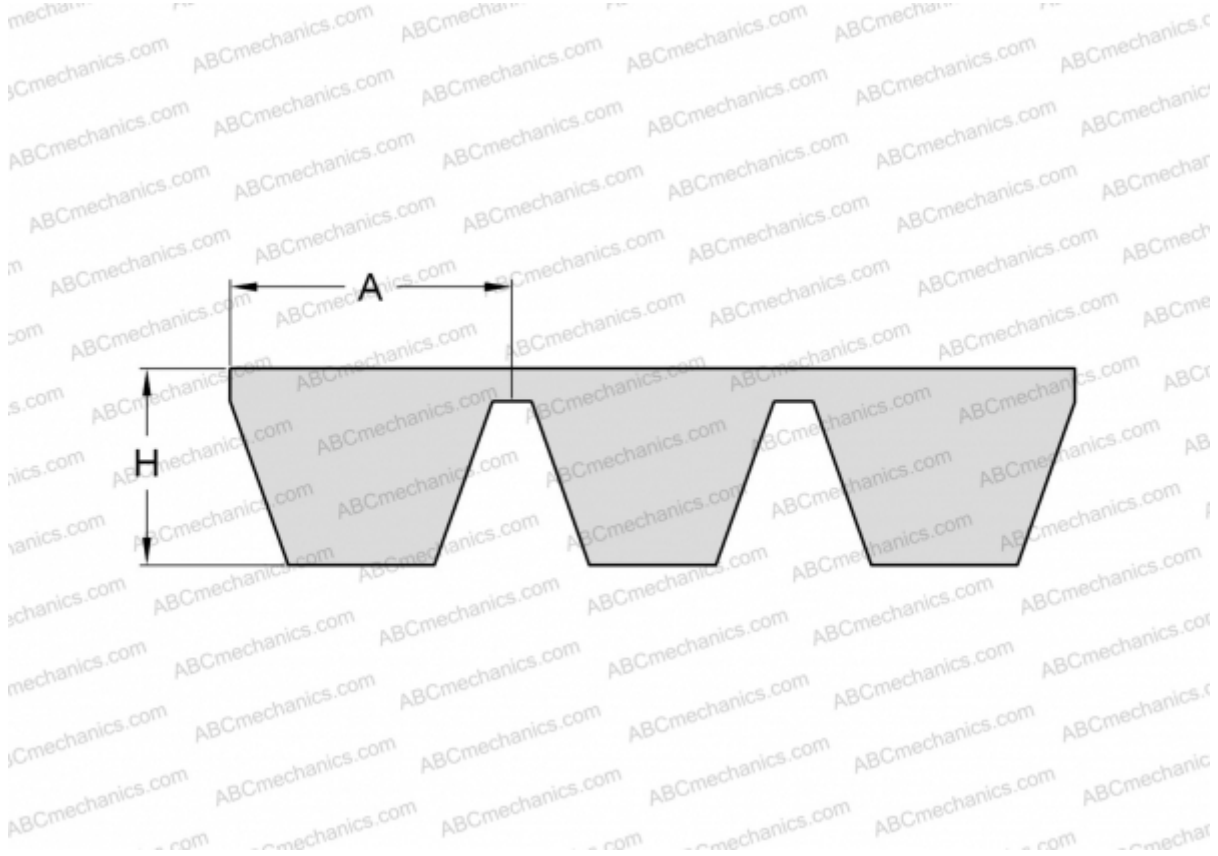

PHG SPA3750X4 SKF

Banded wedge belt

TYPE: V- belts, Banded belts, Standart ANSI (USA), Section SPA (SKF)

Technical specification

DIMENSIONS, MM

Estimated length	3750,000
Width, W	51,200
Height, H	12,000
A	12,800