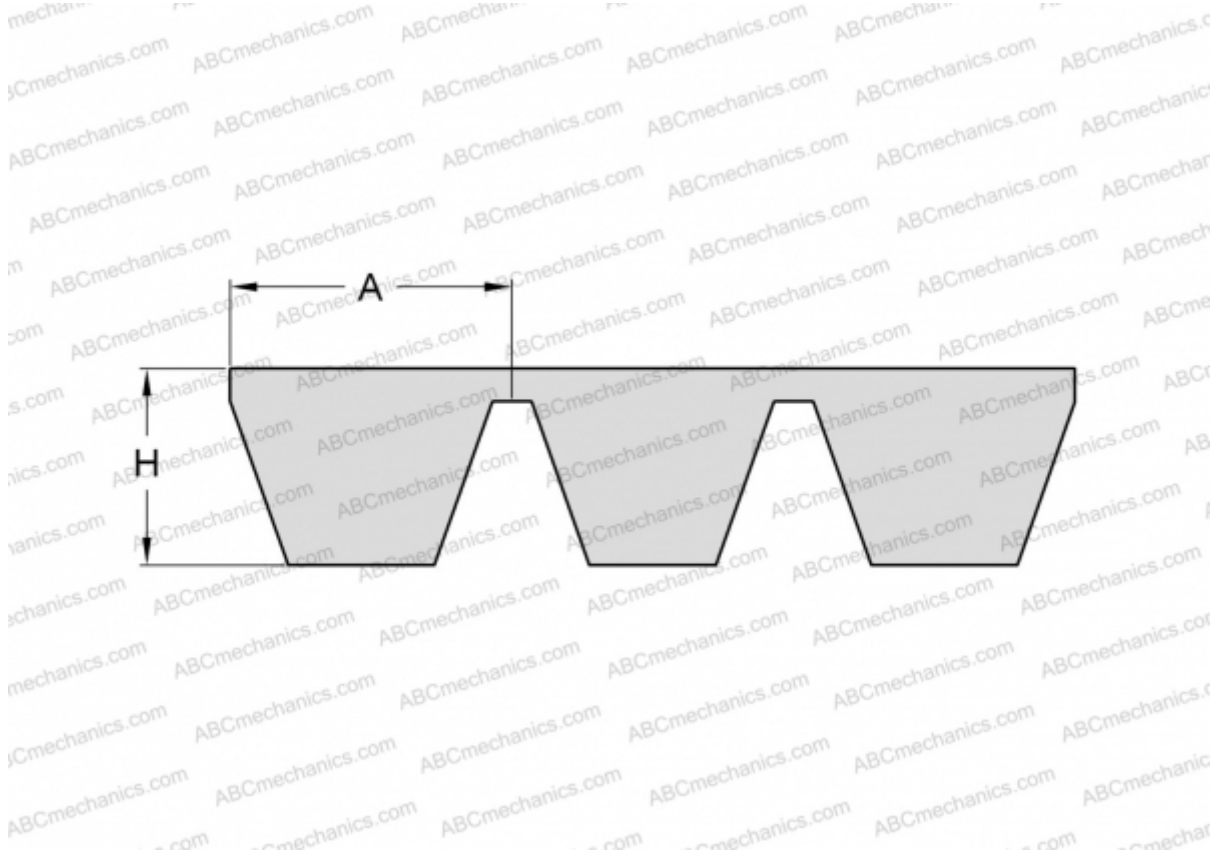

PHG SPA4000X3 SKF

Banded wedge belt

TYPE: V- belts, Banded belts, Standart ANSI (USA), Section SPA (SKF)

Technical specification

DIMENSIONS, MM

Estimated length	4000,000
Width, W	38,400
Height, H	12,000
A	12,800