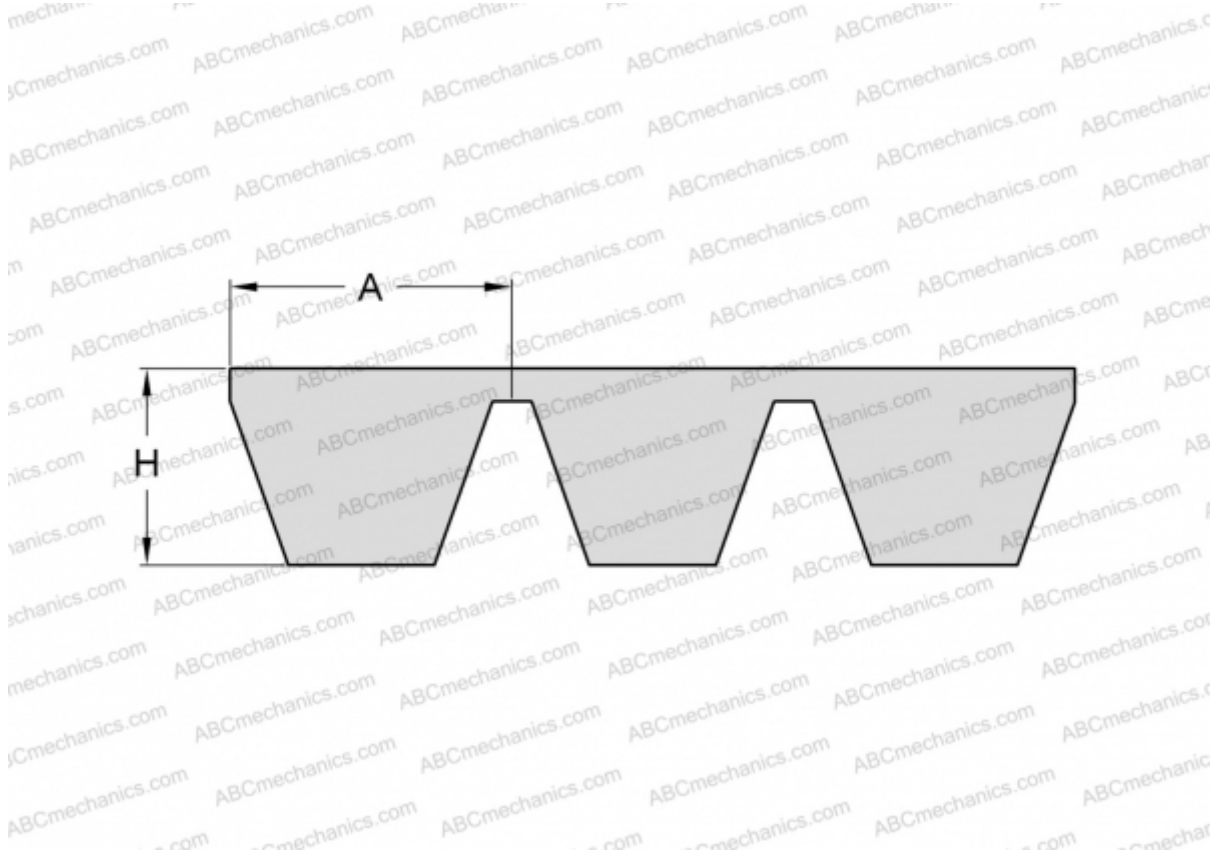

## PHG SPB2000X3 SKF

Banded wedge belt

TYPE: V- belts, Banded belts, Standart ANSI (USA), Section SPB (SKF)

#### DIMENSIONS, MM

Estimated length	2000,000
Width, W	49,500
Height, H	15,600
A	16,500