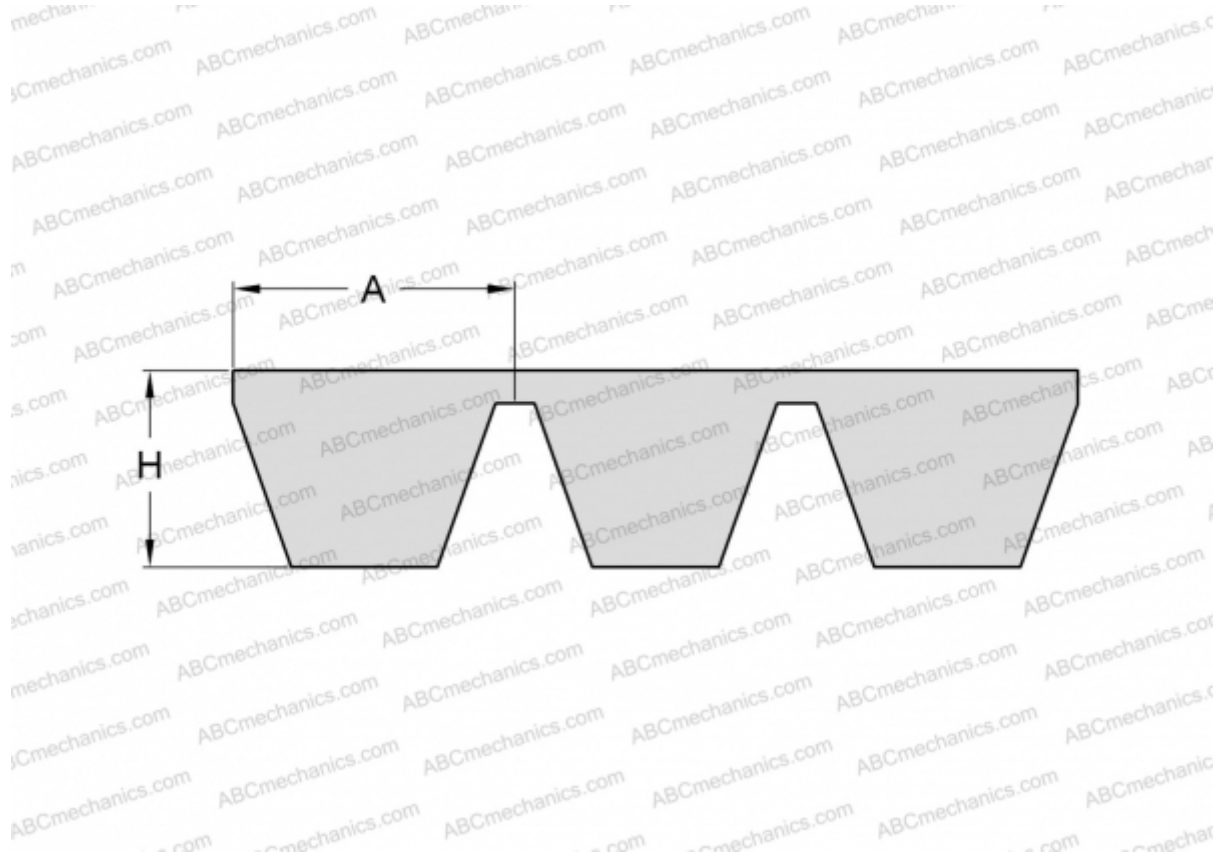

PHG SPB2000X4 SKF

Banded wedge belt

TYPE: V- belts, Banded belts, Standart ANSI (USA), Section SPB (SKF)

Technical specification

DIMENSIONS, MM

Estimated length	2000,000
Width, W	66,000
Height, H	15,600
A	16,500