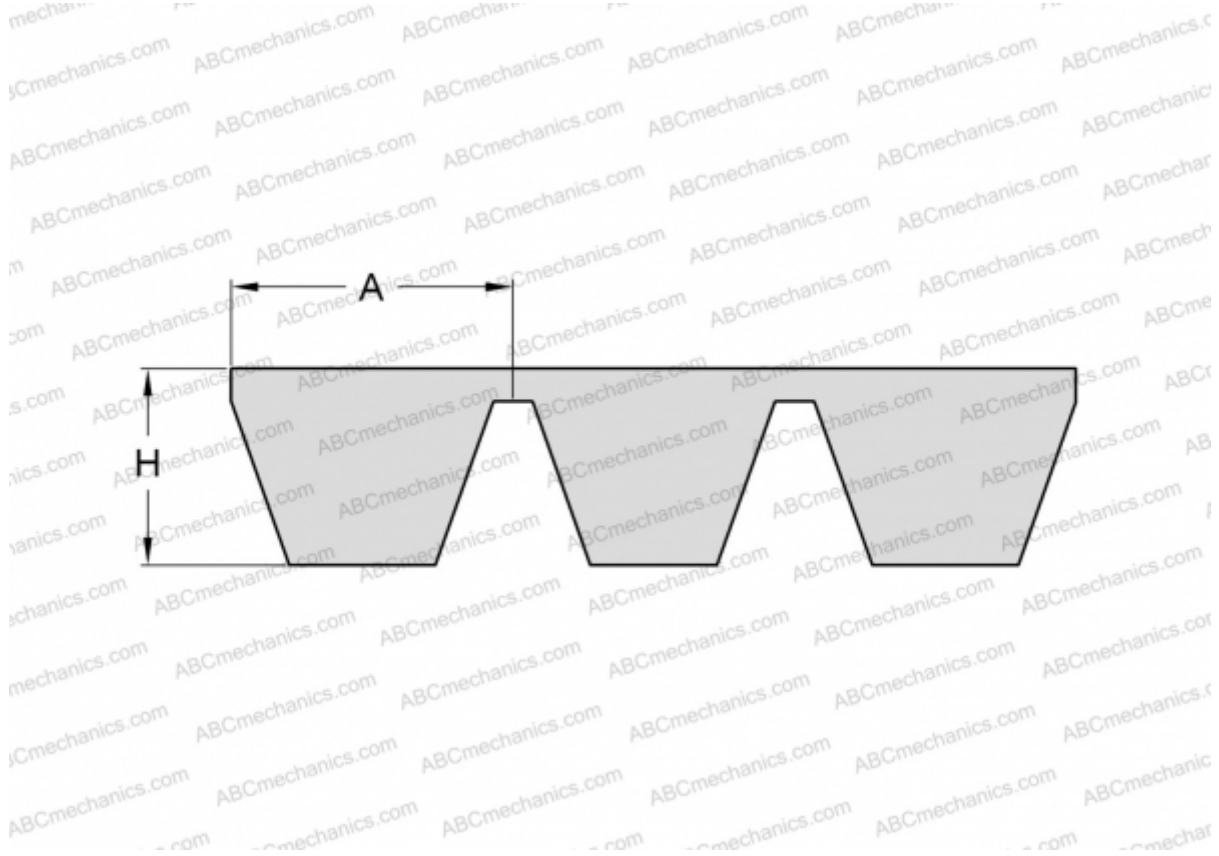

PHG SPB2360X5 SKF

Banded wedge belt

TYPE: V- belts, Banded belts, Standart ANSI (USA), Section SPB (SKF)

Technical specification

DIMENSIONS, MM

Estimated length	2360,000
Width, W	82,500
Height, H	15,600
A	16,500