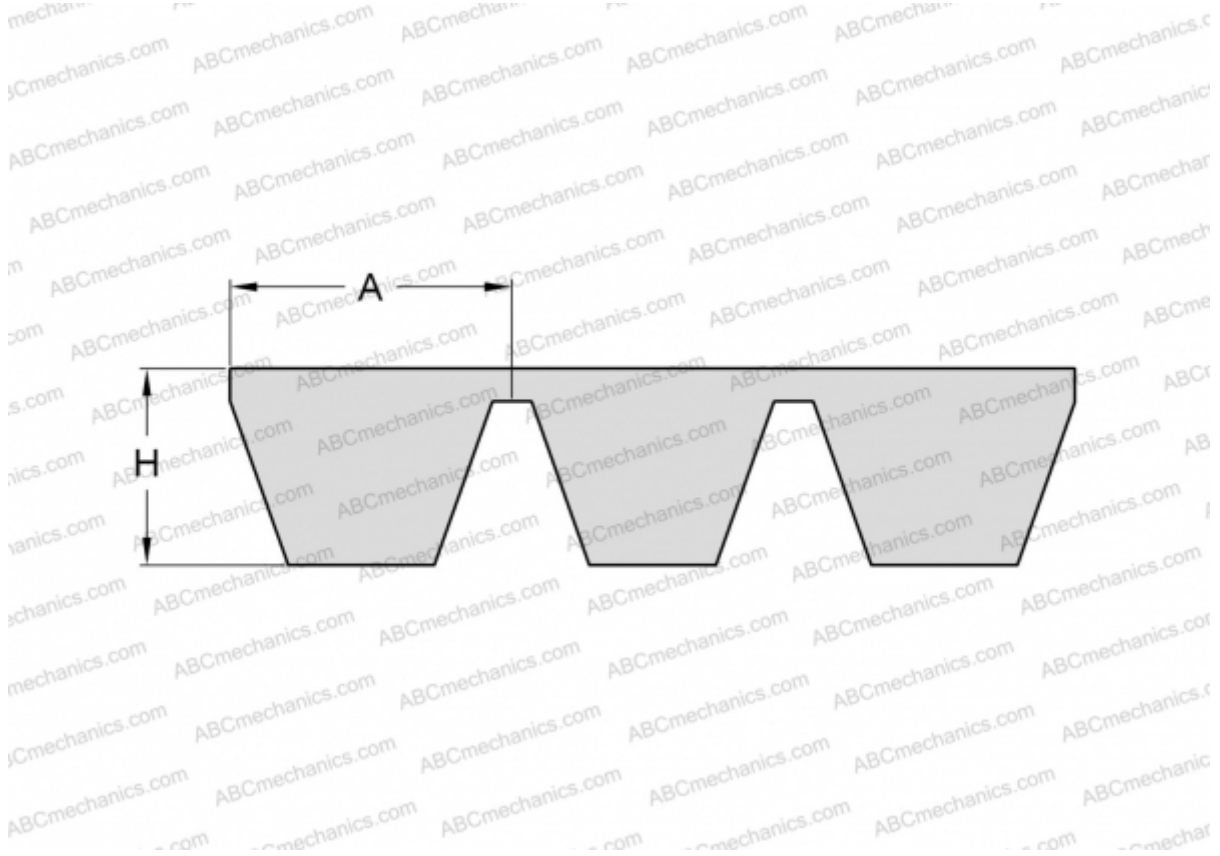

## PHG SPB2500X3 SKF

Banded wedge belt

TYPE: V- belts, Banded belts, Standart ANSI (USA), Section SPB (SKF)

#### DIMENSIONS, MM

Estimated length	2500,000
Width, W	49,500
Height, H	15,600
A	16,500