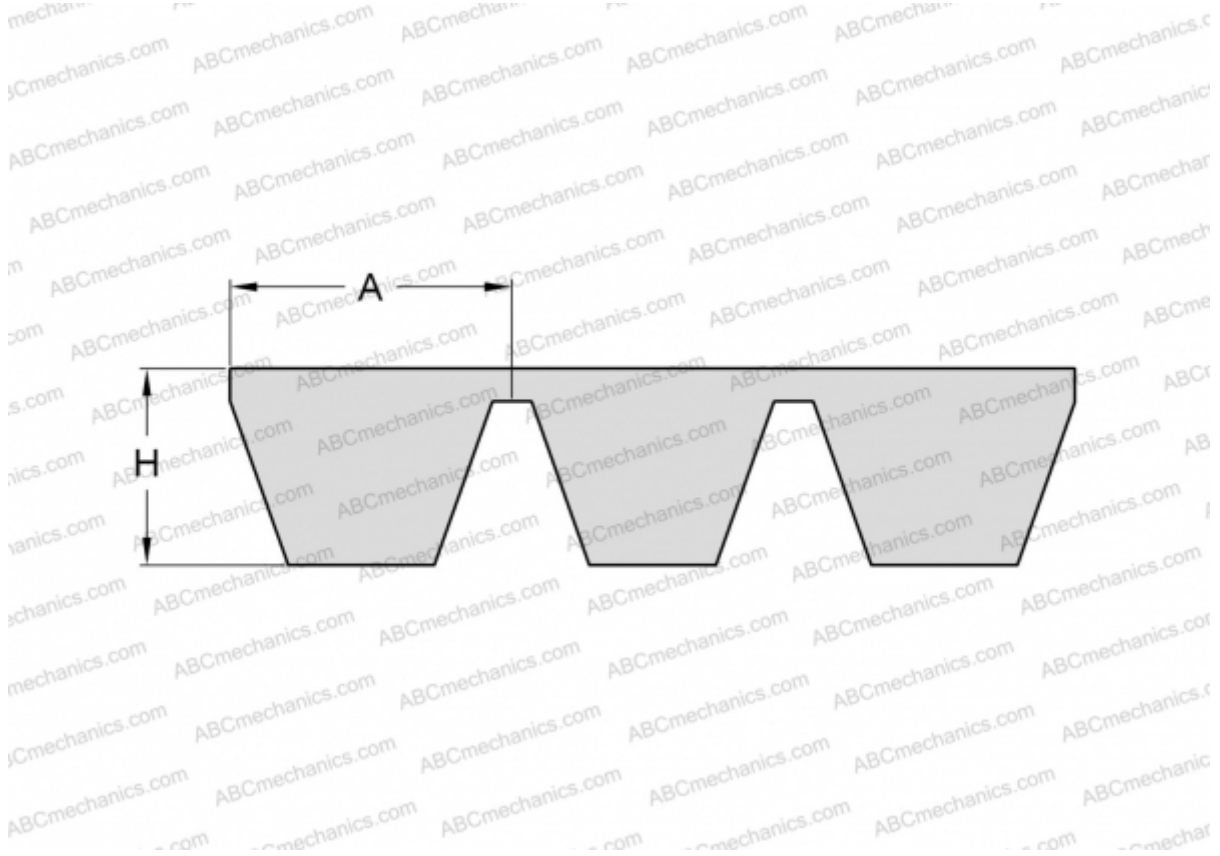

## PHG SPB2500X5 SKF

Banded wedge belt

TYPE: V- belts, Banded belts, Standart ANSI (USA), Section SPB (SKF)

#### DIMENSIONS, MM

Estimated length	2500,000
Width, W	82,500
Height, H	15,600
A	16,500