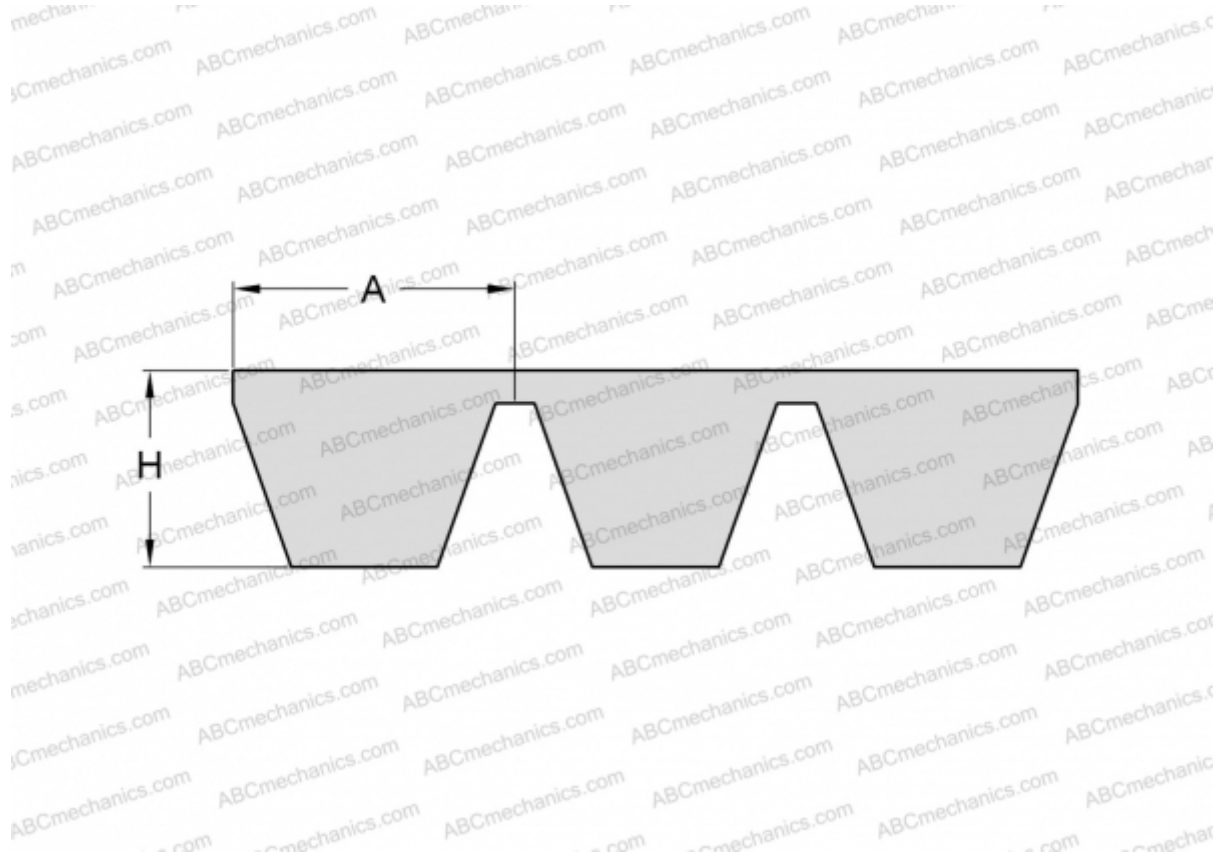

PHG SPB2650X3 SKF

Banded wedge belt

TYPE: V- belts, Banded belts, Standart ANSI (USA), Section SPB (SKF)

Technical specification

DIMENSIONS, MM

Estimated length	2650,000
Width, W	49,500
Height, H	15,600
A	16,500