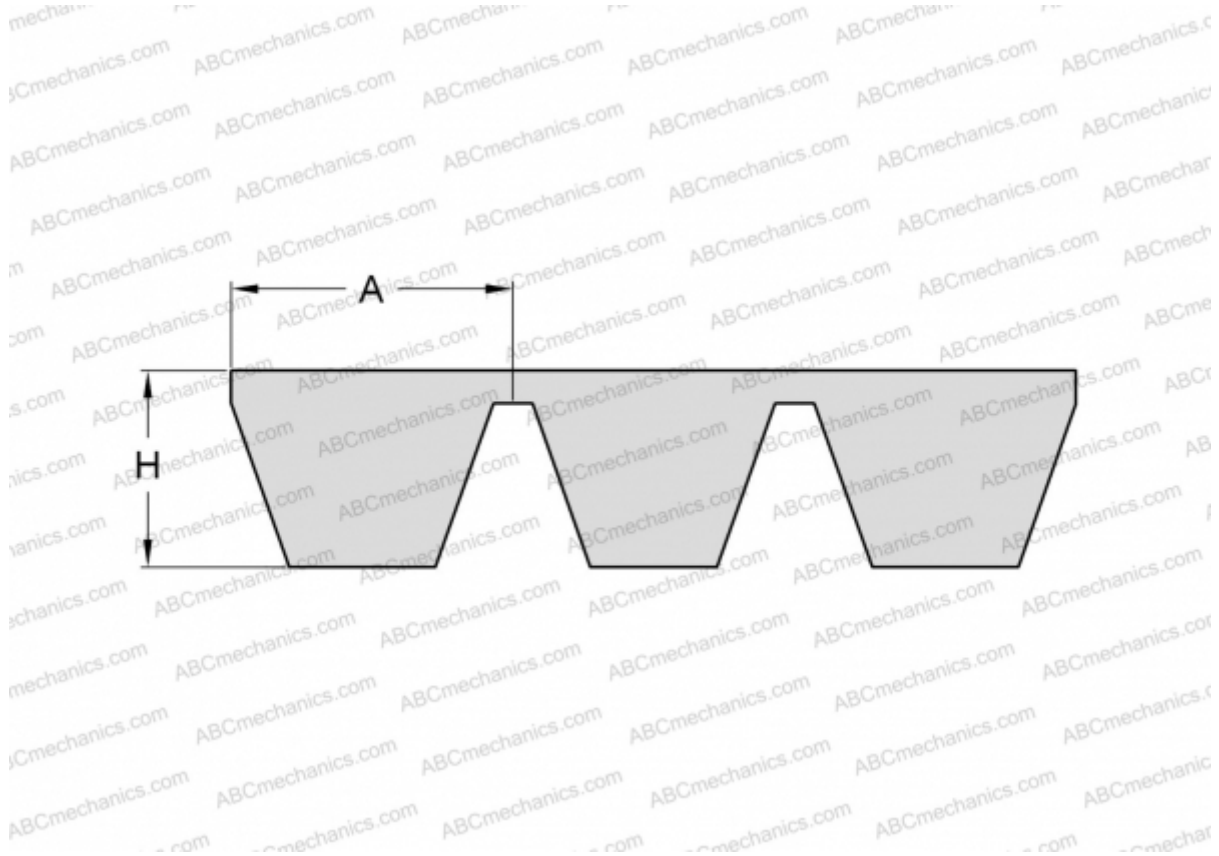

PHG SPB2650X5 SKF

Banded wedge belt

TYPE: V- belts, Banded belts, Standart ANSI (USA), Section SPB (SKF)

Technical specification

DIMENSIONS, MM

Estimated length	2650,000
Width, W	82,500
Height, H	15,600
A	16,500