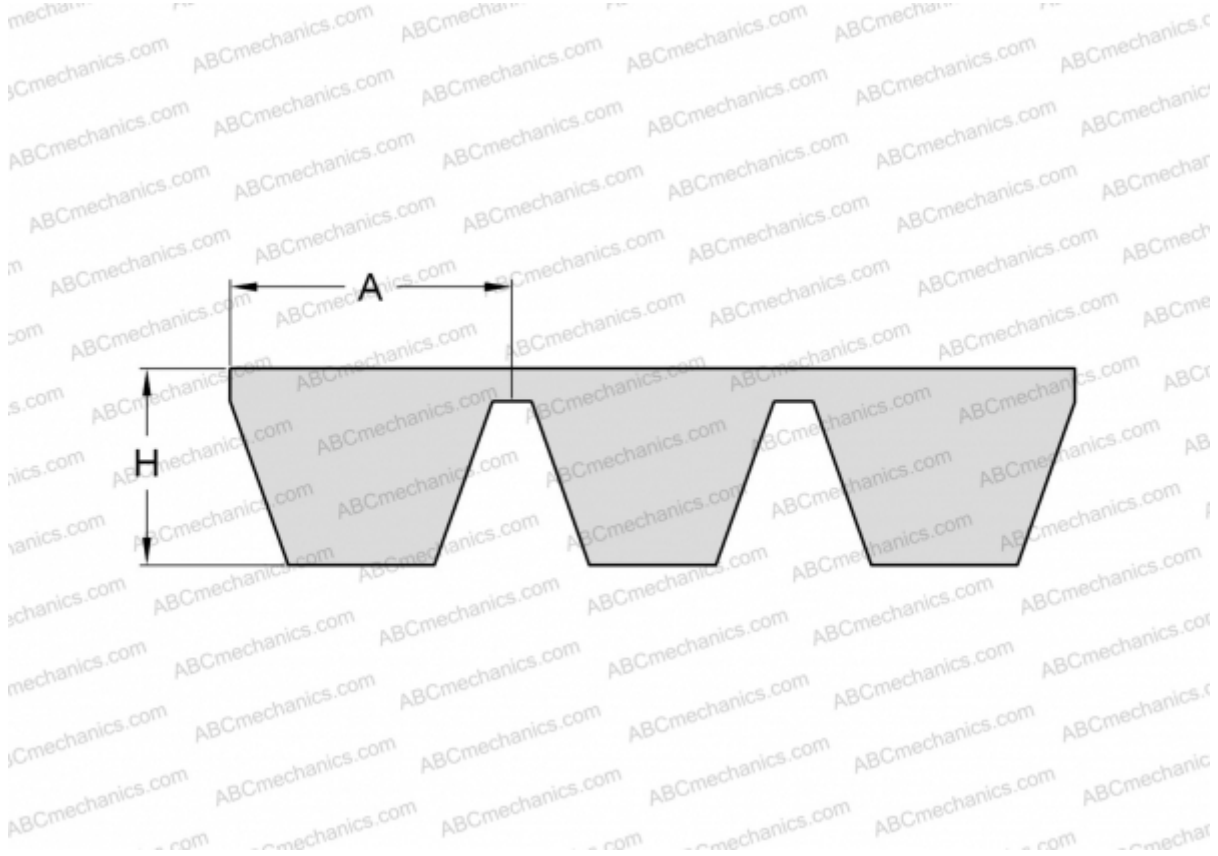

PHG SPB2800X4 SKF

Banded wedge belt

TYPE: V- belts, Banded belts, Standart ANSI (USA), Section SPB (SKF)

Technical specification

DIMENSIONS, MM

Estimated length	2800,000
Width, W	66,000
Height, H	15,600
A	16,500