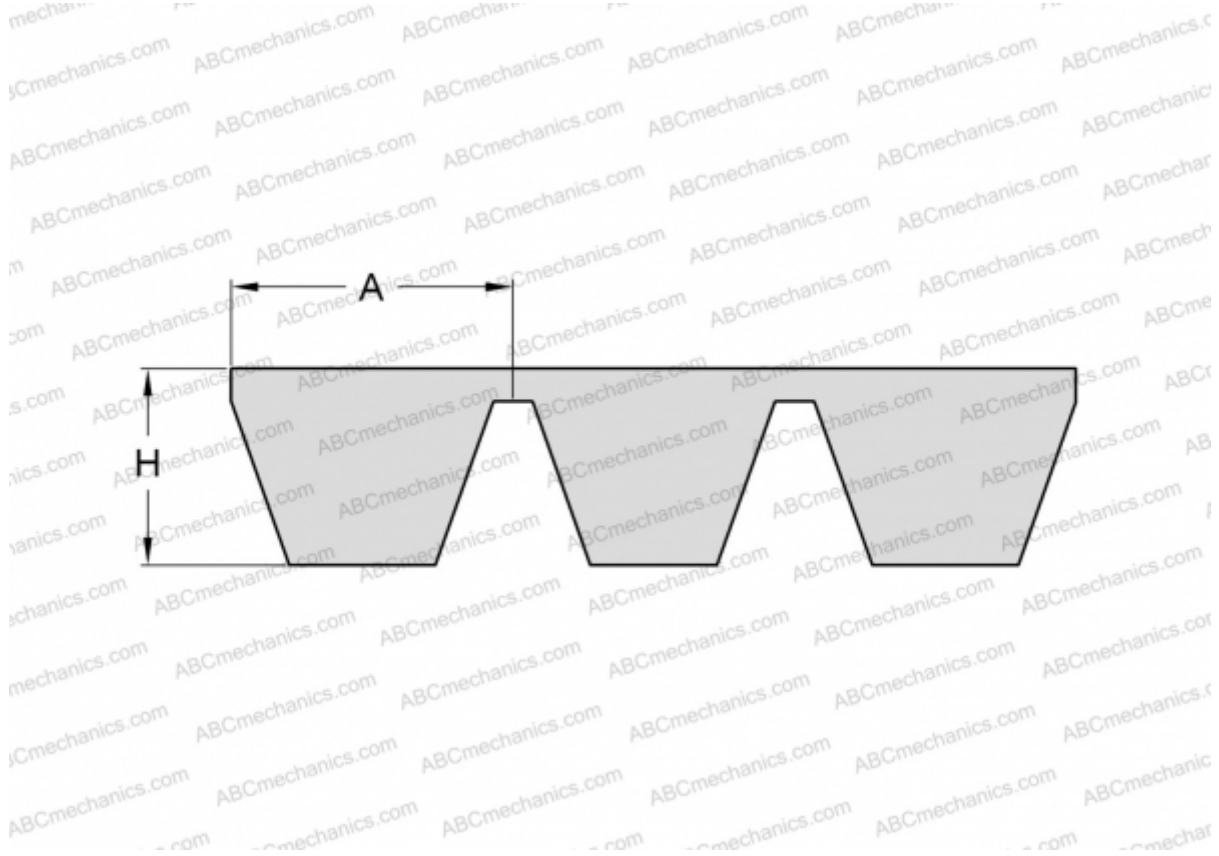

PHG SPB2800X5 SKF

Banded wedge belt

TYPE: V- belts, Banded belts, Standart ANSI (USA), Section SPB (SKF)

Technical specification

DIMENSIONS, MM

Estimated length	2800,000
Width, W	82,500
Height, H	15,600
A	16,500