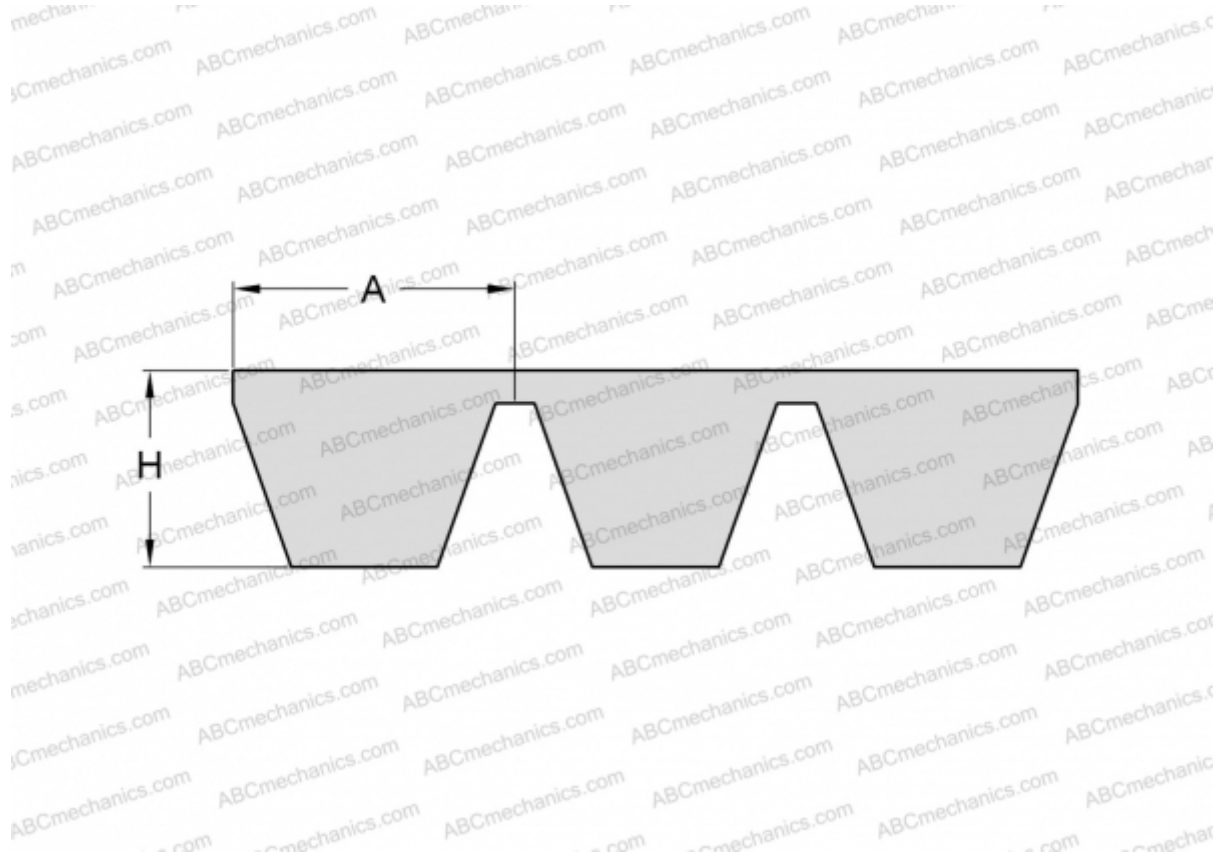

PHG SPB3000X3 SKF

Banded wedge belt

TYPE: V- belts, Banded belts, Standart ANSI (USA), Section SPB (SKF)

Technical specification

DIMENSIONS, MM

Estimated length	3000,000
Width, W	49,500
Height, H	15,600
A	16,500