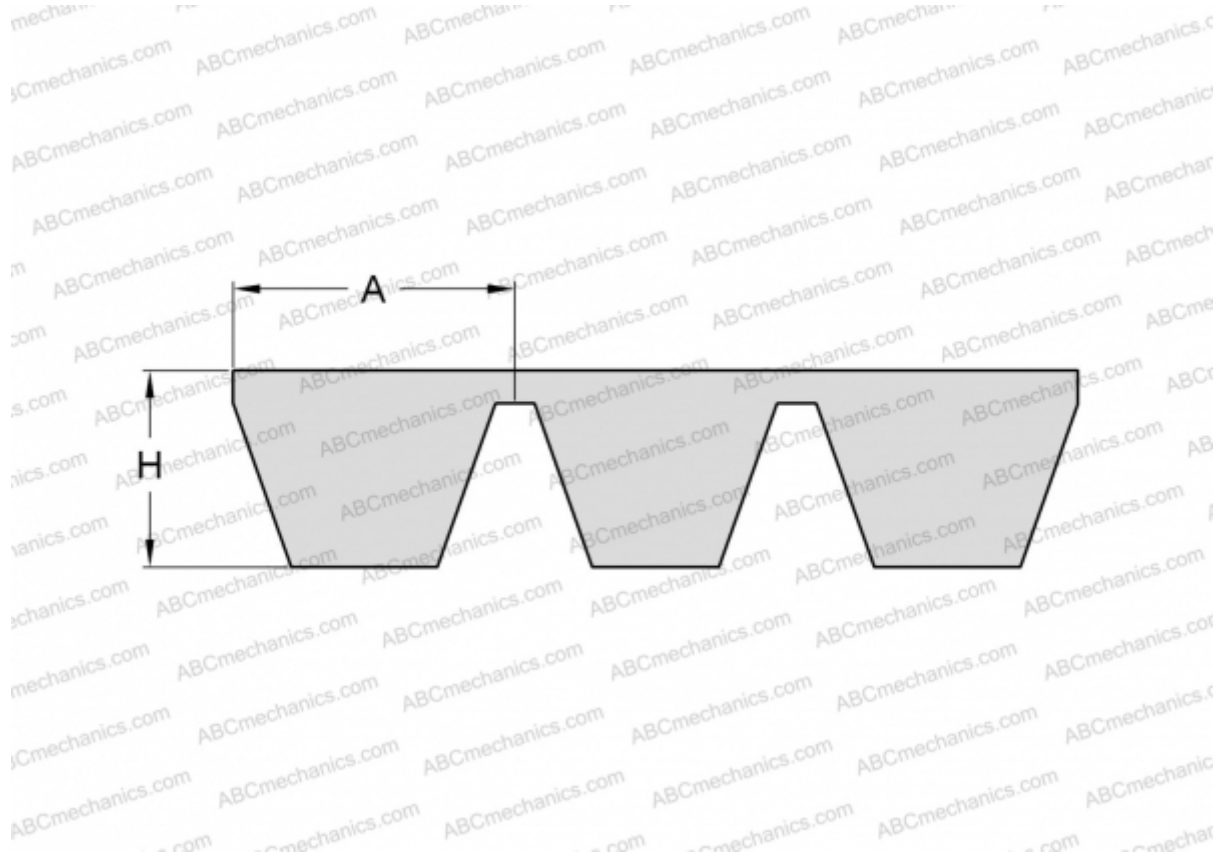

PHG SPB3000X4 SKF

Banded wedge belt

TYPE: V- belts, Banded belts, Standart ANSI (USA), Section SPB (SKF)

Technical specification

DIMENSIONS, MM

Estimated length	3000,000
Width, W	66,000
Height, H	15,600
A	16,500