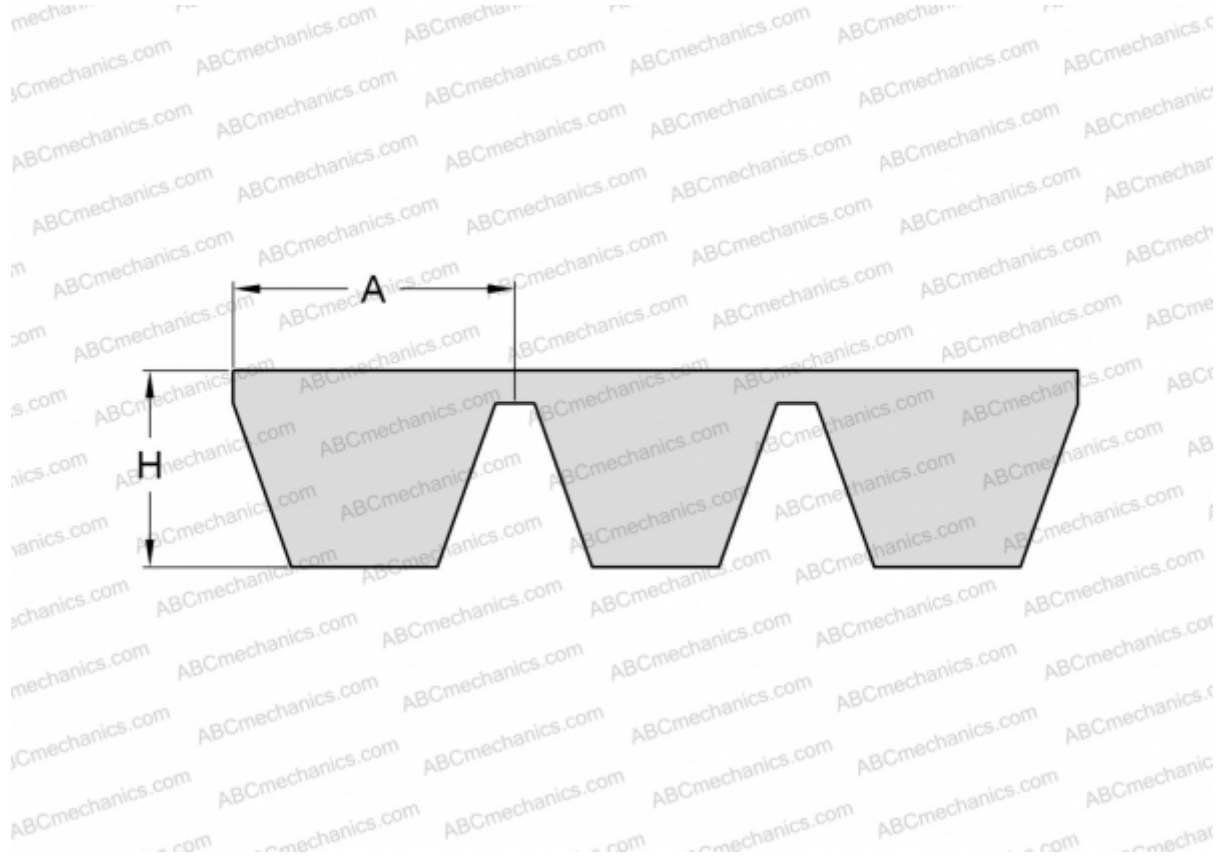

## PHG SPB3000X5 SKF

Banded wedge belt

TYPE: V- belts, Banded belts, Standart ANSI (USA), Section SPB (SKF)

#### DIMENSIONS, MM

Estimated length	3000,000
Width, W	82,500
Height, H	15,600
A	16,500