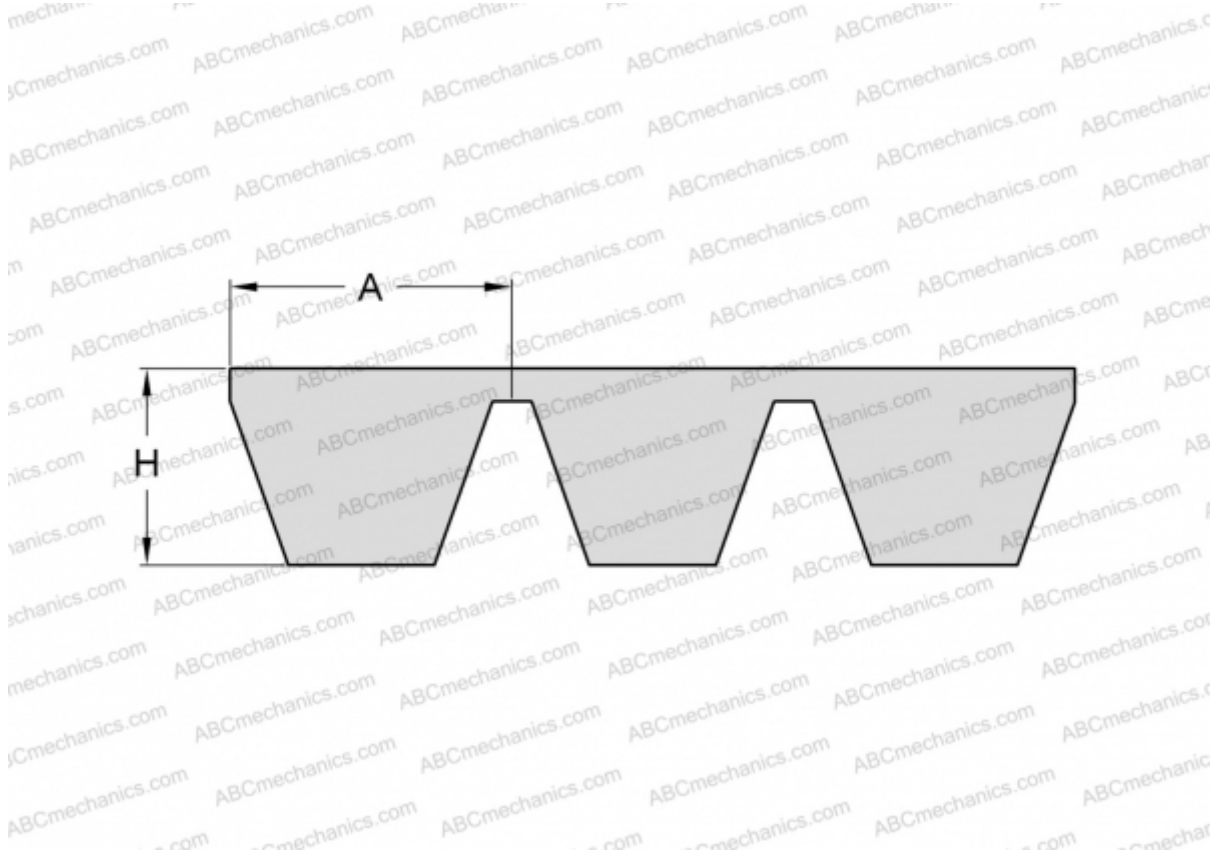

PHG SPB3150X5 SKF

Banded wedge belt

TYPE: V- belts, Banded belts, Standart ANSI (USA), Section SPB (SKF)

Technical specification

DIMENSIONS, MM

Estimated length	3150,000
Width, W	82,500
Height, H	15,600
A	16,500