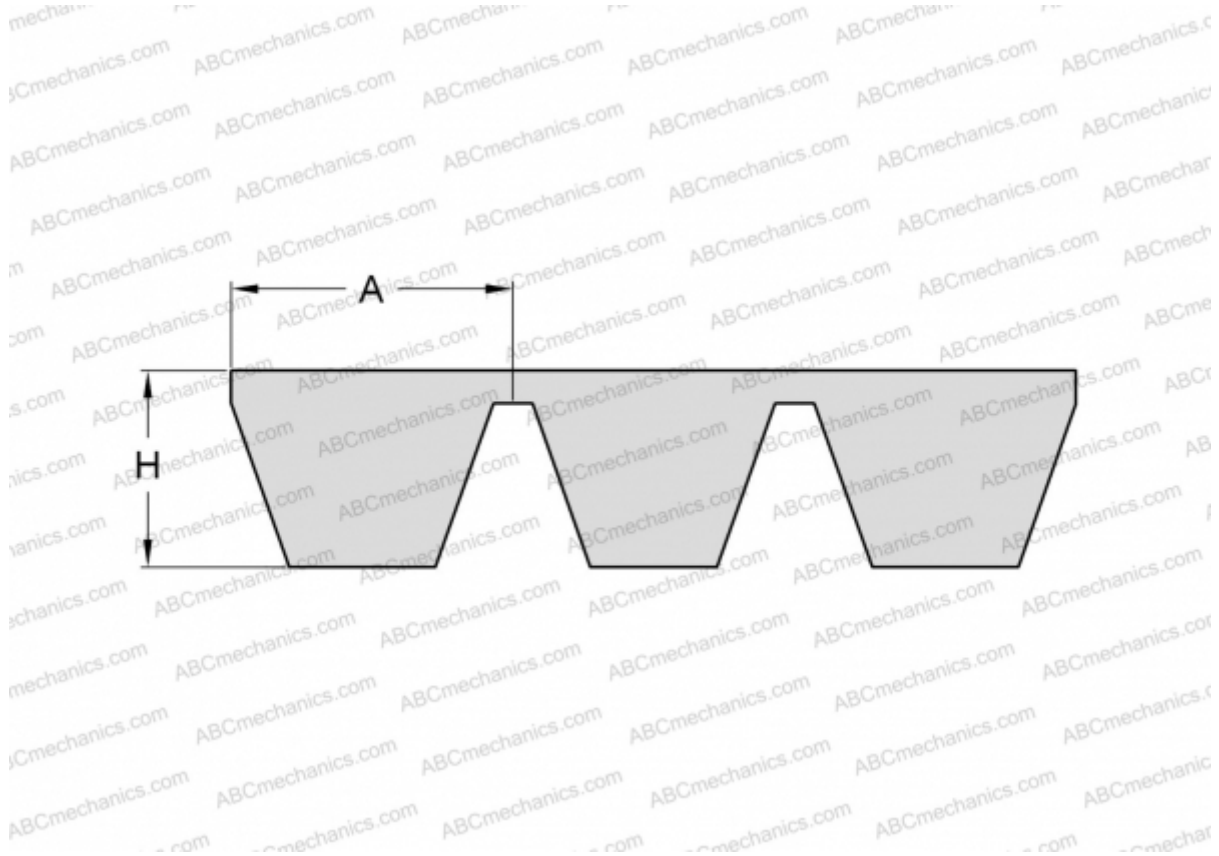

PHG SPB3350X4 SKF

Banded wedge belt

TYPE: V- belts, Banded belts, Standart ANSI (USA), Section SPB (SKF)

Technical specification

DIMENSIONS, MM

Estimated length	3350,000
Width, W	66,000
Height, H	15,600
A	16,500