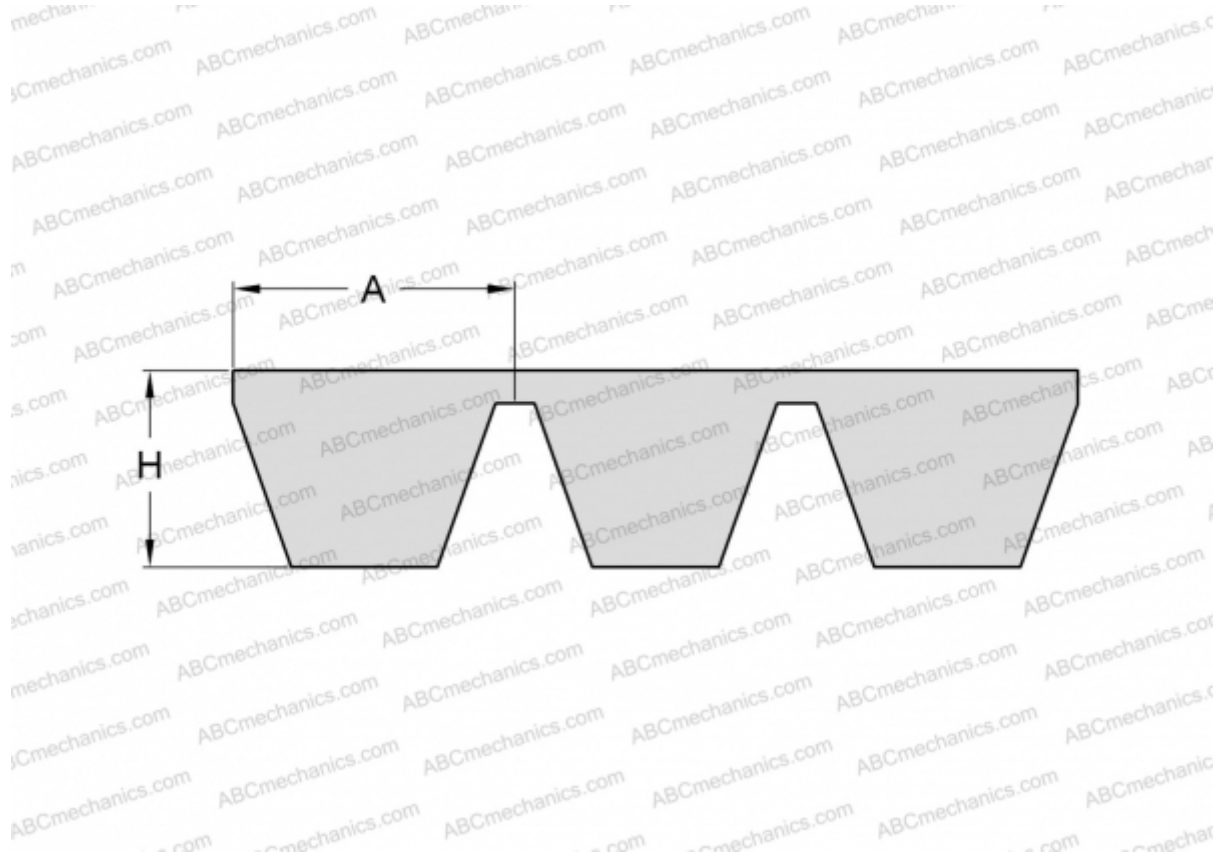

PHG SPB3550X4 SKF

Banded wedge belt

TYPE: V- belts, Banded belts, Standart ANSI (USA), Section SPB (SKF)

Technical specification

DIMENSIONS, MM

Estimated length	3550,000
Width, W	66,000
Height, H	15,600
A	16,500