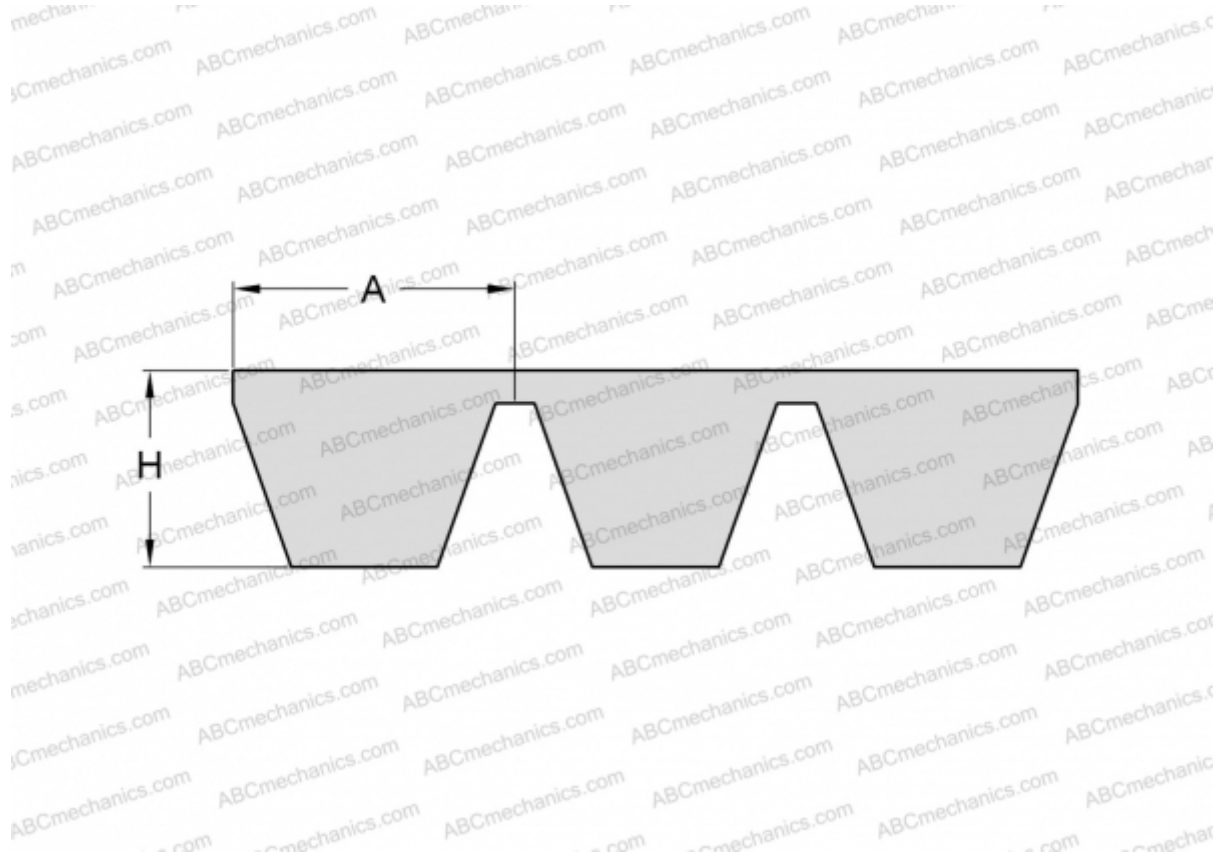

PHG SPB3550X5 SKF

Banded wedge belt

TYPE: V- belts, Banded belts, Standart ANSI (USA), Section SPB (SKF)

Technical specification

DIMENSIONS, MM

Estimated length	3550,000
Width, W	82,500
Height, H	15,600
A	16,500