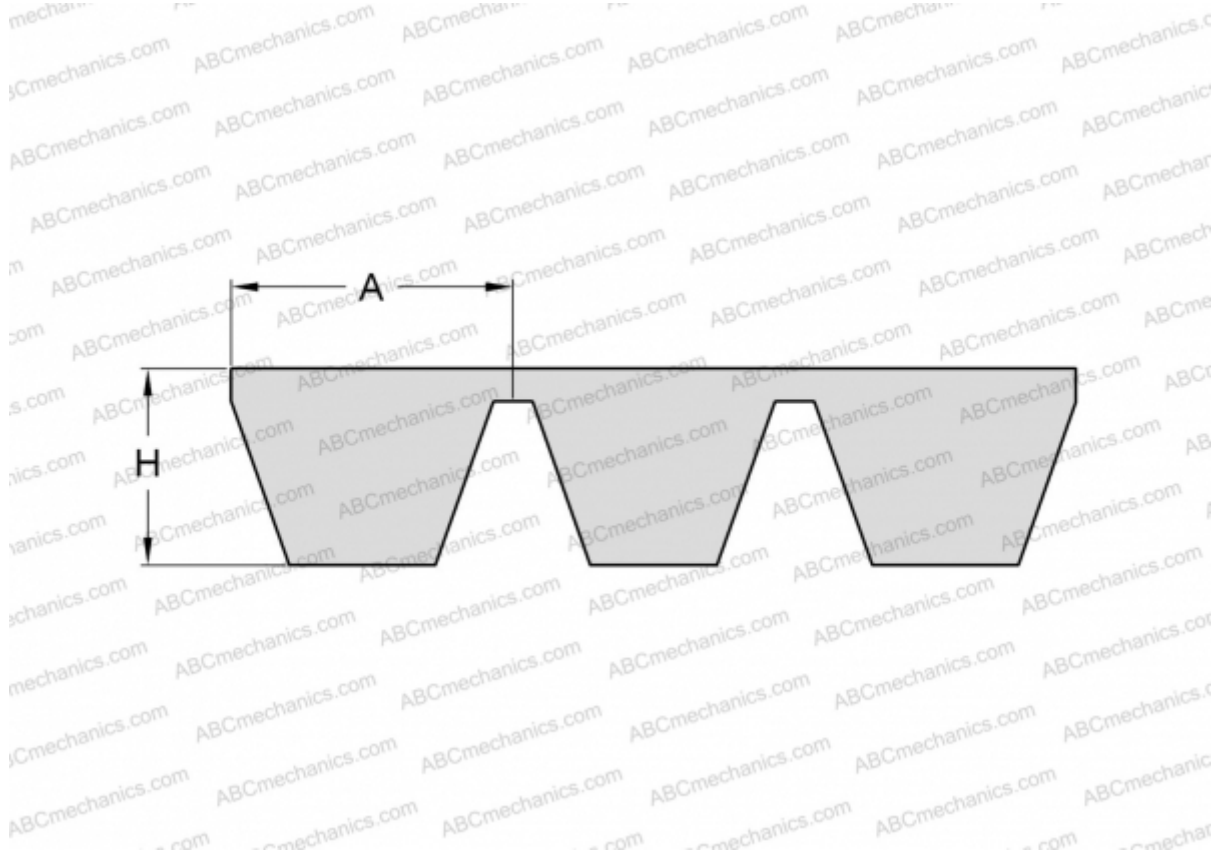

PHG SPB3750X4 SKF

Banded wedge belt

TYPE: V- belts, Banded belts, Standart ANSI (USA), Section SPB (SKF)

Technical specification

DIMENSIONS, MM

Estimated length	3750,000
Width, W	66,000
Height, H	15,600
A	16,500