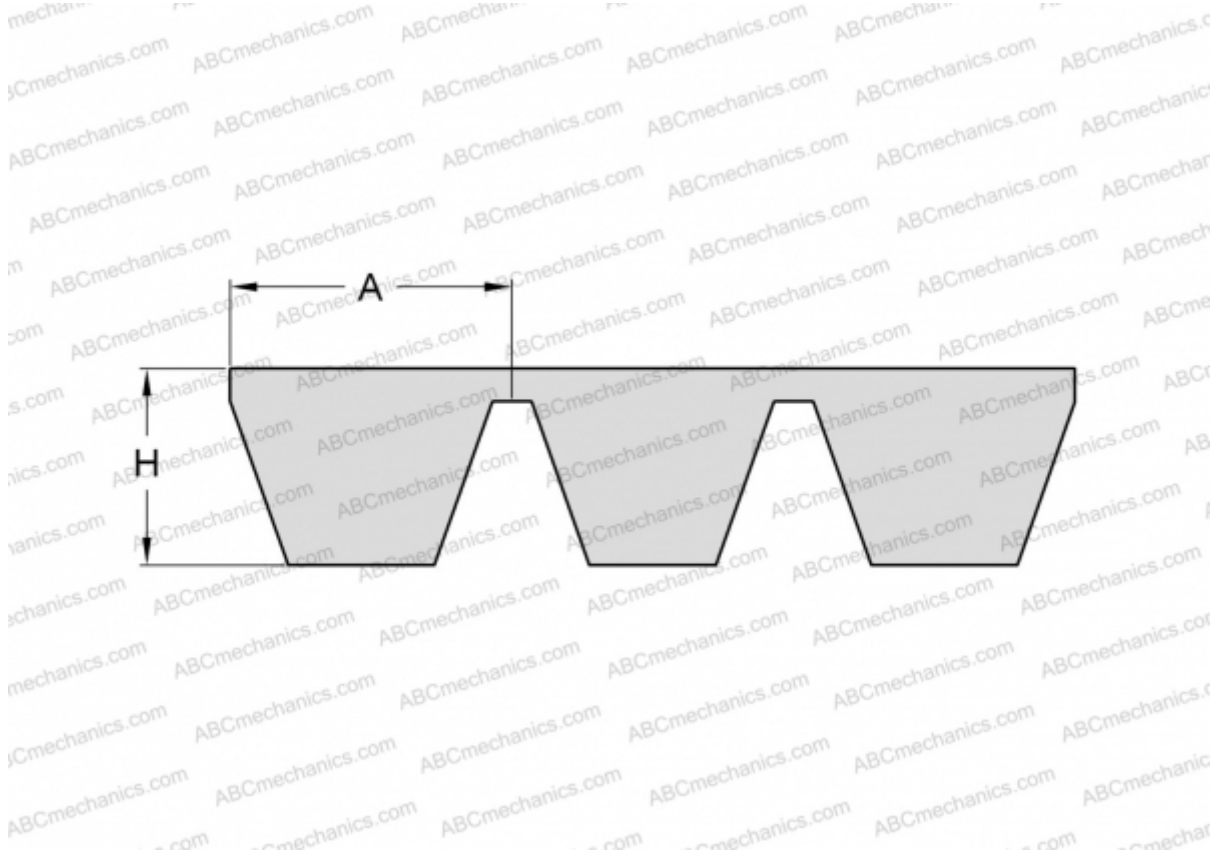

## PHG SPB4000X3 SKF

Banded wedge belt

TYPE: V- belts, Banded belts, Standart ANSI (USA), Section SPB (SKF)

#### DIMENSIONS, MM

Estimated length	4000,000
Width, W	49,500
Height, H	15,600
A	16,500