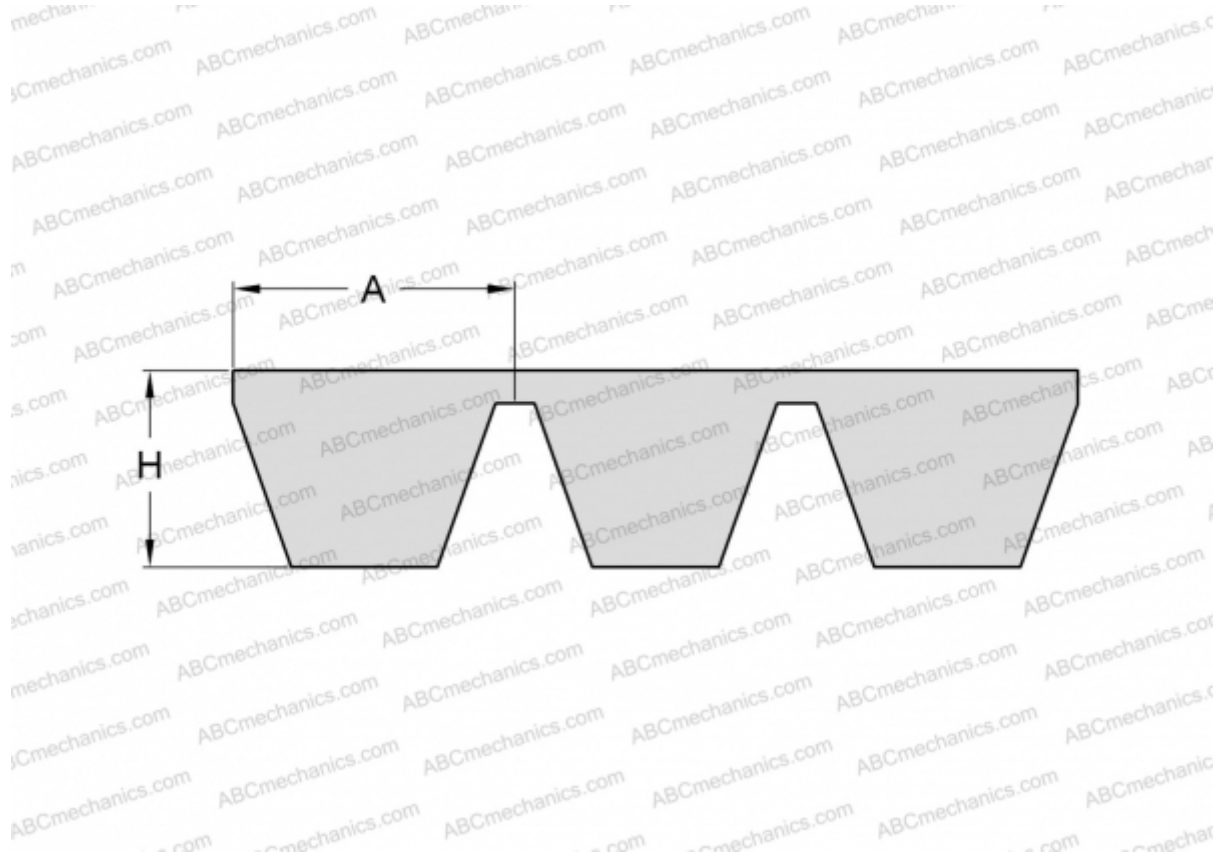

PHG SPB4000X4 SKF

Banded wedge belt

TYPE: V- belts, Banded belts, Standart ANSI (USA), Section SPB (SKF)

Technical specification

DIMENSIONS, MM

Estimated length	4000,000
Width, W	66,000
Height, H	15,600
A	16,500